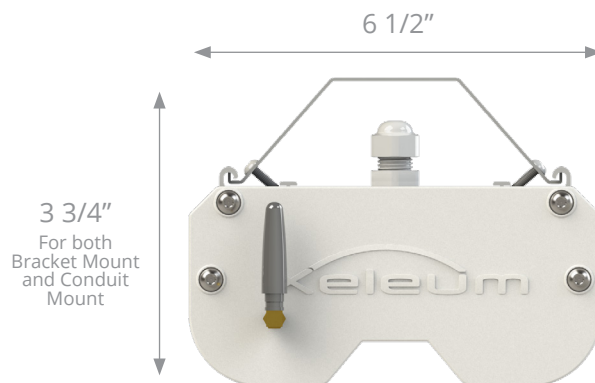

### DESCRIPTION

Poseidon is a high efficiency Outdoor/Indoor 4-foot linear LED Parking Garage fixture designed specifically for applications where moisture or dust is an issue. Ideally suited for use in locations such as garages, tunnels, canopies, building entrances and food facilities. Featuring Xi-Fi® technology.

### APPLICATIONS

- Garages
- Tunnels
- Canopy Areas
- Covered Roadways
- Entrances to Buildings
- Linear Surface or Ceiling Mount

## DIMENSIONS

	Fixture	Packaged Fixture
Length	47 1/4"	51"
Width	6 1/2"	10"
Height	3 3/4"	6 1/2"
Weight	11.3 LBS.	14.1 LBS.