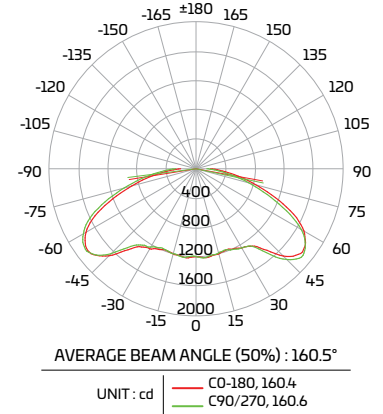

PHOTOMETRICS

40W 5000K

ZONAL LUMEN SUMMARY		
Zone	Lumens	%Fixture
0-30	701.7	13.3%
0-40	1238.0	23.4%
0-60	3208.6	60.7%
60-90	2018.3	38.2%
70-100	975.6	18.5%
90-120	52.7	1%
0-90	5226.9	98.9%
90-180	55.5	1.1%
0-180	5282.3	100%

60W 5000K

ZONAL LUMEN SUMMARY		
Zone	Lumens	%Fixture
0-30	1001.1	13.5%
0-40	1780.8	24%
0-60	4580.1	61.6%
60-90	2770.1	37.3%
70-100	1370.2	18.4%
90-120	77.9	1%
0-90	7350.2	98.9%
90-180	82.1	1.1%
0-180	7432.3	100%