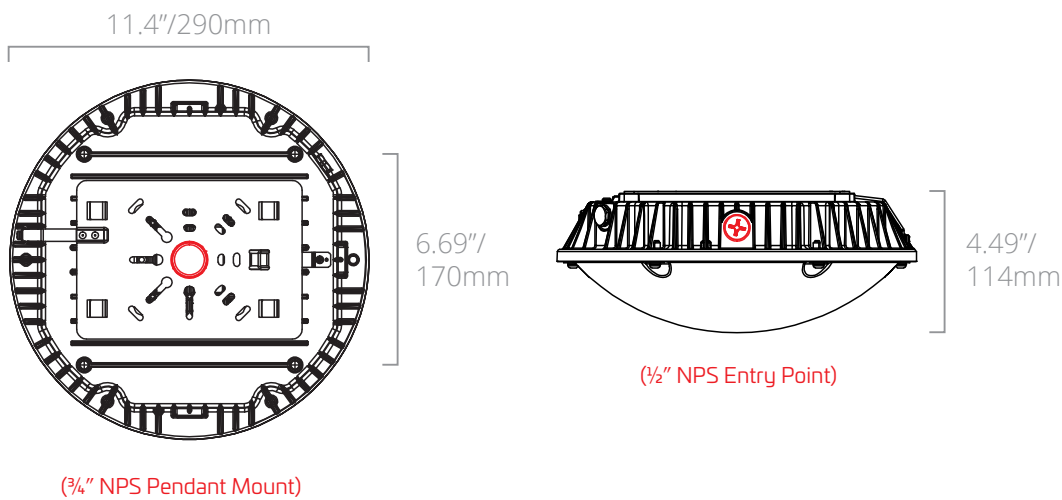

PERFORMANCE SUMMARY

Order Code	Item #	Watts	Lumens	CCT	CRI	Dimming	Volts	DLC
09955	SCRG-50/D0/840-DIM-U-W	40W	5000	4000K	80+	0-10V	120-277V	✓
09956	SCRG-50/D0/850-DIM-U-W	40W	5000	5000K	80+	0-10V	120-277V	✓
09957	SCRG-75/D0/840-DIM-U-W	60W	8000	4000K	80+	0-10V	120-277V	✓
09958	SCRG-75/D0/850-DIM-U-W	60W	8000	5000K	80+	0-10V	120-277V	✓
09959	SCRG-50/D0/840-DIM-U-S1B-W	40W	5000	4000K	80+	0-10V	120-277V	✓
09960	SCRG-50/D0/850-DIM-U-S1B-W	40W	5000	5000K	80+	0-10V	120-277V	✓
09961	SCRG-75/D0/840-DIM-U-S1B-W	60W	8000	4000K	80+	0-10V	120-277V	✓
09962	SCRG-75/D0/850-DIM-U-S1B-W	60W	8000	5000K	80+	0-10V	120-277V	✓

✓DesignLights Consortium® Premium Qualified

DIMENSIONS

AVAILABLE ACCESSORIES

Order Code	Item #	Description
10113	SEN-S1-RC2	Remote Control for S1B Sensors
09963	SCRG-3G-BRK	Quick Mount Bracket for SCRG 3G applications
09908	SEN-S1A-KO	Sensor, OCC/PC/RC, IP65, 1/2" Knock Out Mount, Remote Controllable