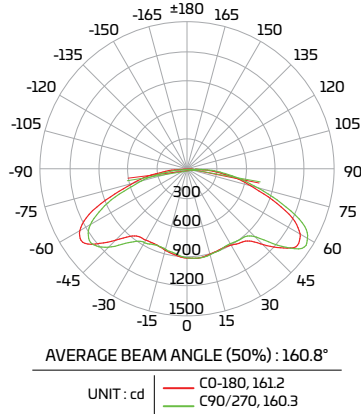

PHOTOMETRICS

40W 5000K

ZONAL LUMEN SUMMARY		
Zone	Lumens	%Fixture
0-30	701.7	13.3%
0-40	1238.0	23.4%
0-60	3208.6	60.7%
60-90	2018.3	38.2%
70-100	975.6	18.5%
90-120	52.7	1%
0-90	5226.9	98.9%
90-180	55.5	1.1%
0-180	5282.3	100%