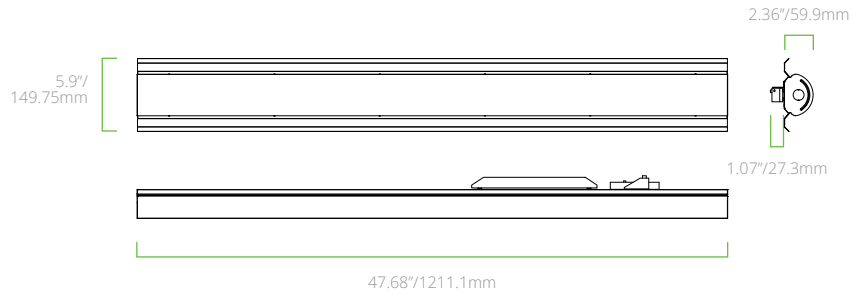

MADE TO ORDER OPTIONS

EXAMPLE: STR4R/PSXX/XXXX/UD-EM8W

EM8W - 8W Emergency Battery

EM15W - 15W Emergency Battery

EM20W - 20W Emergency Battery

PRODUCT DIMENSIONS

STR4R

STR8R