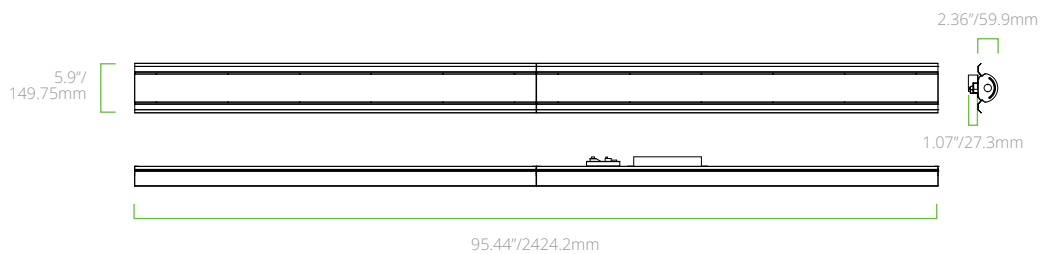

MADE TO ORDER OPTIONS

EXAMPLE: STR4R/PSXX/XXXX/UD-EM8W

EM8W - 8W Emergency Battery

EM15W - 15W Emergency Battery

EM20W - 20W Emergency Battery

PRODUCT DIMENSIONS

STR4R

STR8R