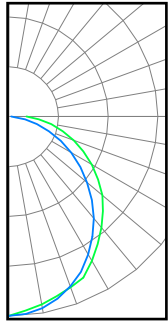

STR4R/PS44/FCCT/UD (Typical performance @44W, 4000K)

ZONAL LUMEN SUMMARY		
ZONE	LUMENS	%FIXTURE
0-30	1513.3	24.4%
0-40	2472.23	39.9%
0-60	4406.94	71.2%
0-80	5817.19	94.0%
0-90	6190.35	100%

■ 0° ■ 90°

STR8R/PS88/840/UD (Typical performance @88W, 4000K)

ZONAL LUMEN SUMMARY		
ZONE	LUMENS	%FIXTURE
0-30	3127.49	25.0%
0-40	5109.02	40.9%
0-60	9087.93	72.7%
0-80	11839.24	94.8%
0-90	12492.53	100%

■ 0° ■ 90°

STR8R/PS88/FCCT/UD (Typical performance @88W, 4000K)