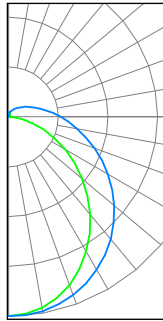

ZONAL LUMEN SUMMARY		
Zone	Lumens	%Fixture
0-20	1315.97	10.4%
0-30	2779.05	22.0%
0-40	4527.42	35.8%
0-60	8015.17	63.4%
0-80	10465.09	82.8%
0-90	11190.52	88.6%
90-180	1445.18	11.4%
0-180	12635.7	100%