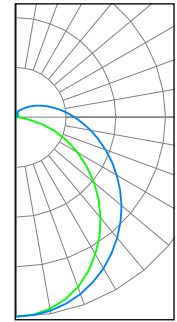

ZONAL LUMEN SUMMARY		
Zone	Lumens	%Fixture
0-20	1218.92	10.1%
0-30	2573.33	21.2%
0-40	4193.74	34.6%
0-60	7456.17	61.5%
0-80	9831.74	81.1%
0-90	10573.62	87.2%
90-180	1547.4	12.8%
0-180	12121.01	100%