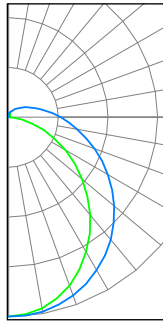

STR8/PS90/FCCT/UD (Typical performance @90W, 4000K)

ZONAL LUMEN SUMMARY		
Zone	Lumens	%Fixture
0-20	672.10	10.4%
0-30	1419.33	22.0%
0-40	2312.26	35.8%
0-60	4093.55	63.4%
0-80	5344.79	82.8%
0-90	5715.29	85.9%
90-180	738.09	11.4%
0-180	6453.37	100%