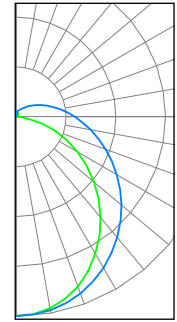

STR4/PS45/840/UD (Typical performance @45W, 4000K)

STR8/PS90/840/UD (Typical performance @90W, 4000K)

ZONAL LUMEN SUMMARY		
Zone	Lumens	%Fixture
0-20	623.04	10.1%
0-30	1315.34	21.2%
0-40	2143.6	34.6%
0-60	3811.17	61.5%
0-80	5025.43	81.1%
0-90	5404.63	87.2%
90-180	790.94	12.8%
0-180	6195.57	100%