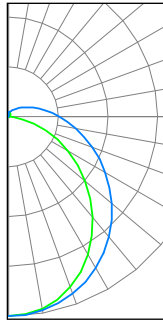

DIMENSIONS

PHOTOMETRICS

STR2/PS24/840/UD (Typical performance @24W, 4000K)

ZONAL LUMEN SUMMARY		
Zone	Lumens	%Fixture
0-20	335.76	10.3%
0-30	709.17	21.9%
0-40	1155.29	35.6%
0-60	2045.62	63.0%
0-80	2676.37	82.5%
0-90	2866.75	88.3%
90-180	378.48	11.7%
0-180	3245.23	100%