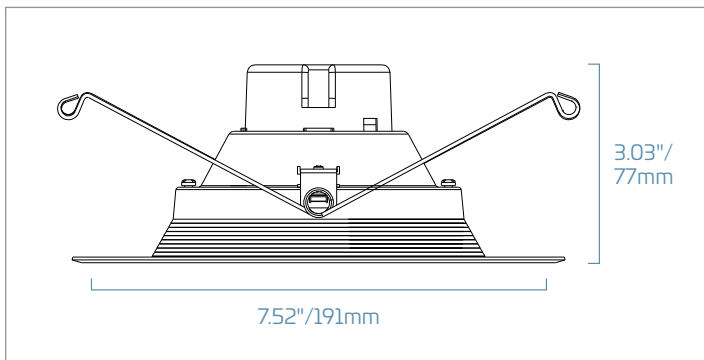

PERFORMANCE SUMMARY

Order Code	Item #	Lumens	Watts	LPW	CCT	CRI	Life/Hours	Replaces Incan.	ES
10323	DK6-12W/10/827-D-120-W/B	1,000	12W		2700K	80+	35,000	65W BR	★
10324	DK6-12W/10/830-D-120-W/B	1,000	12W		3000K	80+	35,000	65W BR	★
10325	DK6-12W/10/840-D-120-W/B	1,000	12W		4000K	80+	35,000	65W BR	★
10326	DK6-12W/10/850-D-120-W/B	1,000	12W		5000K	80+	35,000	65W BR	★
10327	DK6-15W/12.5/827-D-120-W/B	1,250	15W		2700K	80+	35,000	90W BR	★
10328	DK6-15W/12.5/830-D-120-W/B	1,250	15W		3000K	80+	35,000	90W BR	★
10331	DK6-15W/12.5/840-D-120-W/B	1,250	15W		4000K	80+	35,000	90W BR	★
10332	DK6-15W/12.5/850-D-120-W/B	1,250	15W		5000K	80+	35,000	90W BR	★
10333	DK6-18W/15/827-D-120-W/B	1,450	18W		2700K	80+	35,000	100W BR	★
10334	DK6-18W/15/830-D-120-W/B	1,500	18W		3000K	80+	35,000	100W BR	★
10335	DK6-18W/15/840-D-120-W/B	1,500	18W		4000K	80+	35,000	100W BR	★
10336	DK6-18W/15/850-D-120-W/B	1,500	18W		5000K	80+	35,000	100W BR	★

NOTE: Use order code when ordering. ★ENERGY STAR® Rated

DIMENSIONS