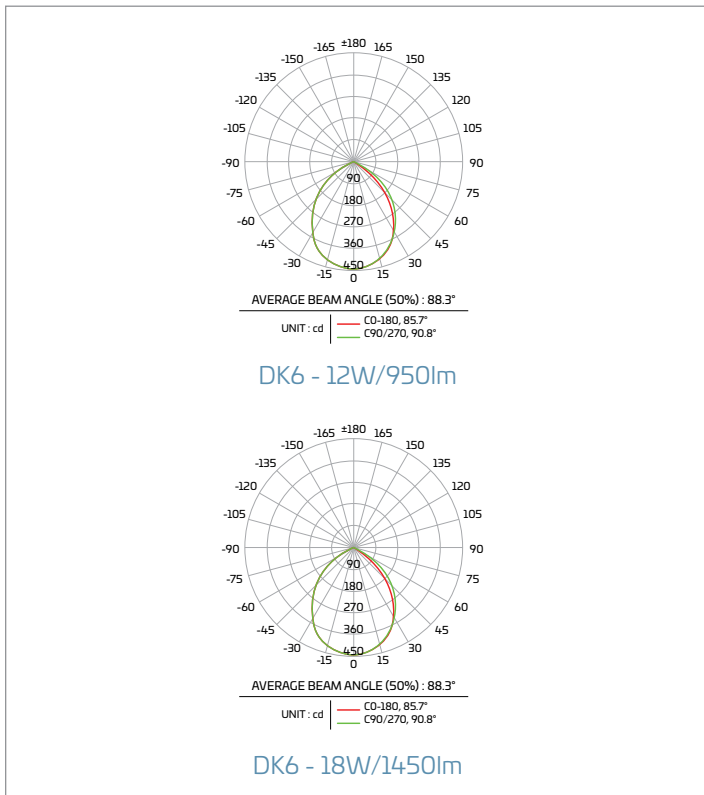

PHOTOMETRICS

DIMMER COMPATIBILITY

Dimmer	12 W	15 W	18 W	Dimmer	12 W	15 W	18 W
AH SDM/600/WHITTE 600W	✓	✓	✓	LUTRON TGCL-153PH-WH	✓	✓	✓
AH SDM3/1000/WHITTE 1000W	✓	✓	✓	LUTRON CT-103P-WH 1000W	✗	✗	✗
ALMOND LUXDM600-12 600W	✓	✗	✗	LUTRON CTCL-153P-WH 600W	✗	✗	✗
CTL DM600-12-3 600W	✓	✓	✓	LUTRON D-600PH-3CK 600W	✗	✗	✗
GE 18024 600W	✓	✓	✓	LUTRON D-600PH-DK 600W	✗	✗	✓
LEVITON 6631-A 600W	✓	✓	✓	LUTRON D-600RH-DK 600W	✓	✗	✗
LEVITON IPI06 600W	✗	✗	✗	LUTRON D-600R-IV 600W	✓	✓	✓
LEVITON IPI06-1LZ 600W	✓	✓	✓	LUTRON D-600R-WH 600W	✓	✗	✗
LEVITON 603-6631-A 600W	✓	✓	✓	LUTRON DV-600PH-WH 600W	✓	✓	✓
LEVITON 6631-LA 600W				LUTRON DV-603P600W	✓	✓	✓
LEVITON 6631-LA 600W	✓	✓	✓	LUTRON DV-603PH-WH 600W	✓	✓	✓
LEVITON 6683 600W	✓	✗	✗	LUTRON DV-603PH-WH 600W	✓	✓	✓
LEVITON 6683-10Z 600W	✓	✗	✗	LUTRON DV-603PR 600W	✗	✓	✓
LEVITON 6683-1W 600W	✗	✗	✗	LUTRON DVCL-153PH 600W	✗	✗	✗
LEVITON 6684 600W	✗	✗	✗	LUTRON DVCL-153P-WH 600W	✗	✗	✗
LEVITON LIGHT ALMOND NO.6672 600W	✓	✓	✓	LUTRON DW-600PH-WH 600W	✗	✓	✓
LEVITON WHITE NO.IPL06 600W	✓	✓	✓	LUTRON DWVCL-153PH-WH 600W	✗	✗	✗
LEVITON White/Lvory/Light Almond IPI10-1LZ 600W	✓	✓	✓	LUTRON DWVCL-153PH-WHC	✗	✗	✗
LUTRON AY-600PH-WH	✗	✓	✓	LUTRON LGCL-153CL 600W	✗	✗	✗
LUTRON AY-600P-WH	✓	✓	✓	LUTRON MAW-600 600W	✗	✗	✗
LUTRON AYCL-153PH	✓	✓	✓	LUTRON MAW-600H-AL 600W	✗	✗	✗
LUTRON AYCL-153P-WH	✗	✓	✓	LUTRON MAW-600H-WH 600W	✗	✗	✗
LUTRON DV-600P-WH	✓	✓	✓	LUTRON S-10PH 1000W	✓	✓	✓
LUTRON DVCL-253PH	✓	✓	✓	LUTRON S-600 600W	✓	✓	✓
LUTRON MACL-153MH-WH	✓	✓	✓	LUTRON S-600-AL 600W	✓	✓	✓
LUTRON MACL-153MLH-WH	✓	✓	✓	LUTRON S-600-IV 600W	✓	✓	✓
LUTRON MACL-153MR-WH	✗	✓	✓	LUTRON S-600PR-WH 600W	✗	✗	✗
LUTRON MACL-153M-WH	✗	✓	✓	LUTRON S-603PGH-WH 600W	✓	✓	✓
LUTRON MA-RH	✗	✗	✗	LUTRON S-603PH-WH 600W	✓	✓	✓
LUTRON MSCL-OP153MH-WH	✓	✓	✓	LUTRON SCL-153P-WH 600W	✓	✓	✓
LUTRON PD-6WCL	✓	✓	✓	LUTRON TG-600PH-IV 600W	✗	✓	✓
LUTRON S-600H-WH 600W	✗	✗	✗	LUTRON TG-600PH-WH 600W	✓	✓	✓
LUTRON S-600P-WH	✗	✓	✓	LUTRON TGCL-153PH-WH 600W	✗	✗	✗
LUTRON S-600P-WH	✗	✗	✗	LUTRON TGCL-153PLH-WH 600W	✗	✓	✓
LUTRON SCL-153PH-WH	✓	✓	✓	Maxxima MEW-DM600	✗	✗	✗
LUTRON SELV-300P-WH	✓	✓	✓				
LUTRON TG-603PGH-WH	✓	✓	✓