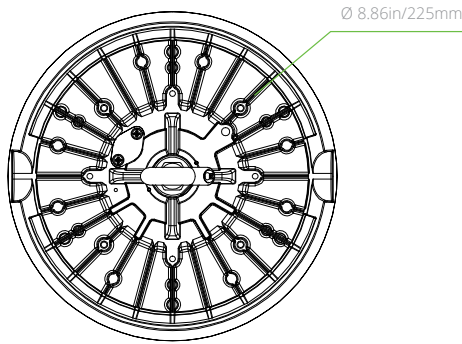

\*Must also purchase BAY-BAND-16 \*\*Must also purchase BAY-BAND-22

## PRODUCT DIMENSIONS

**100W**

**150W / 200W**