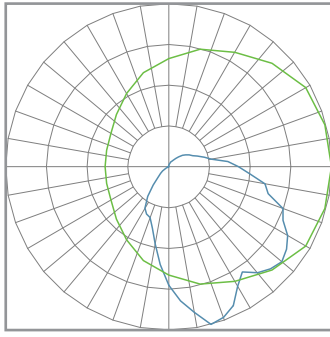

NOTE: DLC 5.1 Premium @ 4000/5000K only
*Lumens shown @4000K (for FieldCCeT lumen values)
†Glass Lens

ACCESSORIES

ORDER CODE	ITEM #	DESCRIPTION
09966	PC1-4036-U	Photocell, Flush Mount, 120-277V
09967	PC1-4136-U	Photocell, Stem Mount, Side Lens, 120-277V
09968	PC1-4236-U	Photocell, Stem Swivel Mount, Side Lens, 120-277V
09969	PC1-4736-U	Photocell, Stem Swivel Mount, Top Lens, 120-277V

PRODUCT DIMENSIONS

PHOTOMETRICS

WPS/45W/750/UD/BZ

ZONAL LUMEN SUMMARY		
ZONE	LUMENS	%FIXTURE
0-20	648.52	10.00
0-30	1351.41	20.80
0-40	2170.81	33.30
0-60	3875.54	59.50
0-80	5246.92	80.60
0-90	5695.25	87.50
60-80	1371.38	21.10
70-80	611.42	9.40
80-90	448.33	6.90
0-180	6510.36	100.00