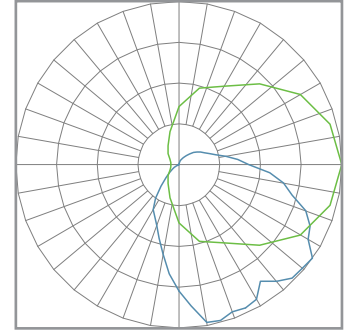

WPS/PS68/7FCCT/HD/PC/BZ (Typical performance @ 5000K)

WPS/PS133/7FCCT/HD/PC/BZ (Typical performance @ 5000K)

ZONAL LUMEN SUMMARY		
ZONE	LUMENS	%FIXTURE
0-20	949.28	9.90
0-30	1966.33	20.50
0-40	3161.44	33.00
0-60	5691.64	59.30
0-80	7749.87	80.80
0-90	8411.11	87.70
60-80	2058.24	21.50
70-80	917.46	9.60
80-90	661.24	6.90
0-180	9590.71	100.00