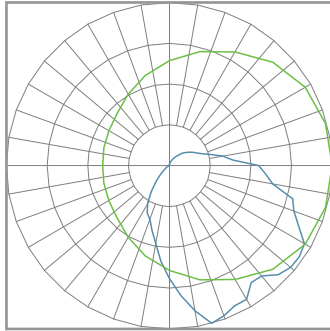

ZONAL LUMEN SUMMARY		
ZONE	LUMENS	%FIXTURE
0-20	1313.39	9.20
0-30	2765.43	19.30
0-40	4490.12	31.40
0-60	8158.85	57.10
0-80	11277.62	78.90
0-90	12343.21	86.40
60-80	3118.77	21.80
70-80	1417.50	9.90
80-90	1065.59	7.50
0-180	14293.02	100.00