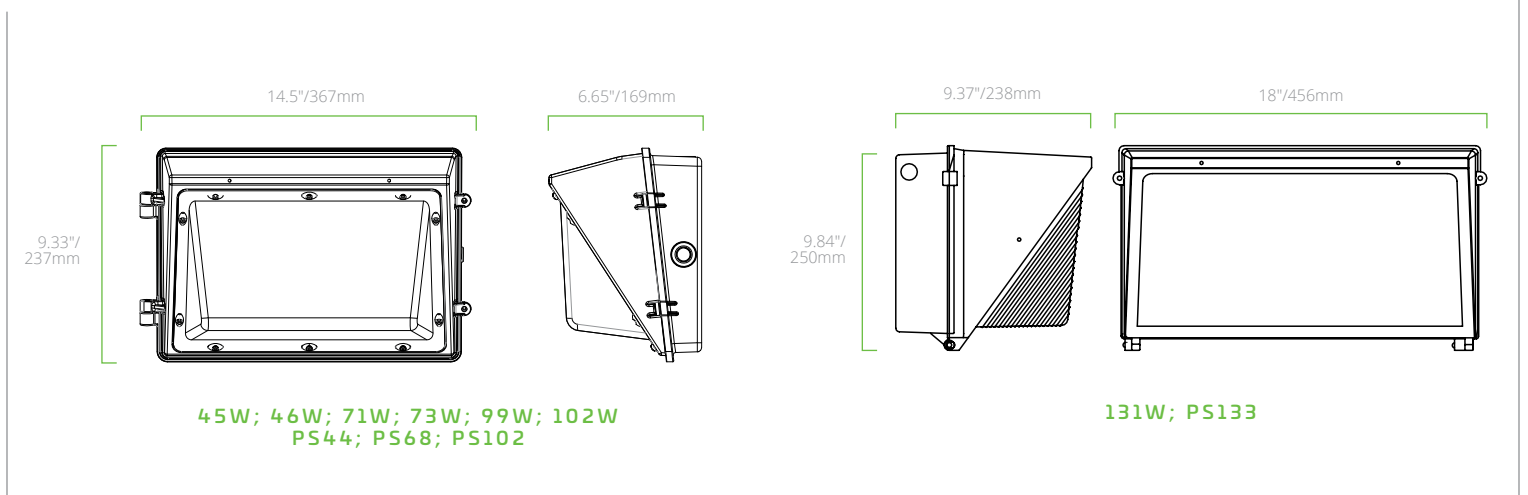

POWERSET AND FIELDCCeT

12110	WPS/PS44/7FCCT/HD/PC/BZ	44/40/28/15W	6,200*/5,700/3,900/2,100	50/40/3000K	>70	0-10V	120-347V	Up to 100W MH or Up to 100W HPS	✓
12531	WPS/PS44/7FCCT/HD/PC/BZ/EM	44/40/28/15W	6,200*/5,700/3,900/2,100	50/40/3000K	>70	0-10V	120-347V	Up to 100W MH or Up to 100W HPS	✓
12102	WPS/PS68/7FCCT/HD/PC/BZ	68/59/40/20W	9,600*/8,300/5,700/2,800	50/40/3000K	>70	0-10V	120-347V	Up to 150W MH or Up to 150W HPS	✓
12532	WPS/PS68/7FCCT/HD/PC/BZ/EM	68/59/40/20W	9,600*/8,300/5,700/2,800	50/40/3000K	>70	0-10V	120-347V	Up to 150W MH or Up to 150W HPS	✓
12103	WPS/PS102/7FCCT/HD/PC/BZ	102/90/60/30W	14,300*/12,500/8,500/4,200	50/40/3000K	>70	0-10V	120-347V	Up to 250W MH or Up to 200W HPS	✓
12554	WPS/PS133/7FCCT/HD/PC/BZ†	133/92/66/37W	20,475*/12,600/8,400/4,480	50/40/3000K	>70	0-10V	120-347V	Up to 400W MH or Up to 310W MH	✓

NOTE: DLC 5.1 Premium @ 4000/5000K only
*Lumens shown @4000K (for FieldCCeT lumen values)
†Glass Lens

ACCESSORIES

ORDER CODE	ITEM #	DESCRIPTION
09966	PC1-4036-U	Photocell, Flush Mount, 120-277V
09967	PC1-4136-U	Photocell, Stem Mount, Side Lens, 120-277V
09968	PC1-4236-U	Photocell, Stem Swivel Mount, Side Lens, 120-277V
09969	PC1-4736-U	Photocell, Stem Swivel Mount, Top Lens, 120-277V

PRODUCT DIMENSIONS