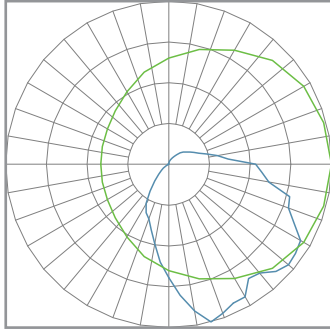

WPS/131W/750/VD/BZ

ZONAL LUMEN SUMMARY		
ZONE	LUMENS	%FIXTURE
0-20	1366.02	7.30
0-30	2907.58	15.60
0-40	4807.20	25.80
0-60	9485.31	50.90
0-80	13852.15	74.30
0-90	15684.19	84.10
60-80	4366.84	23.40
70-80	2060.03	11.10
80-90	1832.04	9.80
0-180	18642.64	100.00

PHOTOMETRICS

WPS/PS44/7FCCT/HD/PC/BZ (Typical performance @ 5000K)

ZONAL LUMEN SUMMARY		
ZONE	LUMENS	%FIXTURE
0-20	592.24	9.50
0-30	1243.37	19.90
0-40	2012.64	32.30
0-60	3634.55	58.30
0-80	4981.43	79.90
0-90	5431.58	87.10
60-80	1346.88	21.60
70-80	608.32	9.80
80-90	450.15	7.20
0-180	6234.61	100.00