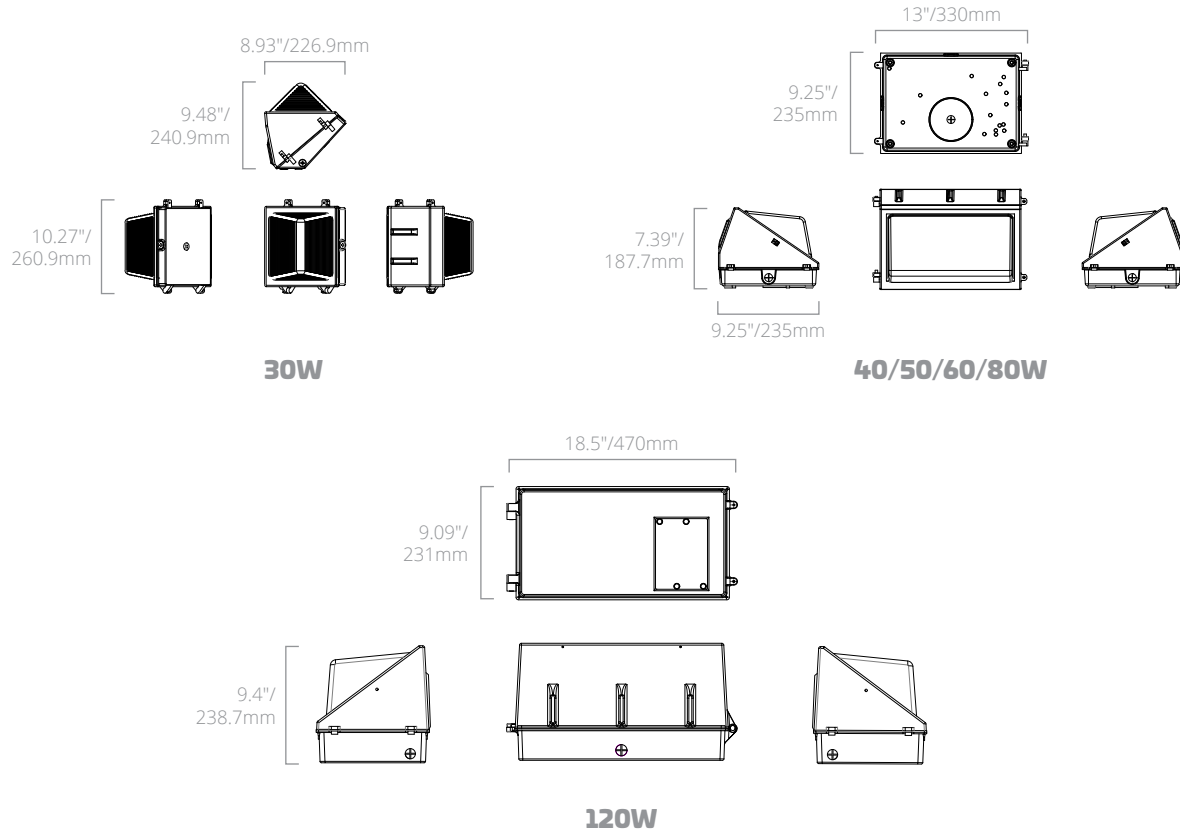

PERFORMANCE SUMMARY

Order Code	Item #	Watts	Lumens	CCT	CRI	Volts	Dimming	DLC
11246	WPS-420-30W-840-UD-BZ	30W	4,200	4000K	>80	120-277V	0-10V	✓
11247	WPS-426-30W-850-UD-BZ	30W	4,260	5000K	>80	120-277V	0-10V	✓
11248	WPS-700-50W-840-UD-BZ	50W	7,000	4000K	>80	120-277V	0-10V	✓
11249	WPS-710-50W-850-UD-BZ	50W	7,100	5000K	>80	120-277V	0-10V	✓
11250	WPS-840-60W-840-UD-BZ	60W	8,400	4000K	>80	120-277V	0-10V	✓
11251	WPS-852-60W-850-UD-BZ	60W	8,520	5000K	>80	120-277V	0-10V	✓
11252	WPS-1120-80W-840-UD-BZ	80W	11,200	4000K	>80	120-277V	0-10V	✓
11253	WPS-1136-80W-850-UD-BZ	80W	11,360	5000K	>80	120-277V	0-10V	✓
11254	WPS-1680-120W-840-UD-BZ	120W	16,800	4000K	>80	120-277V	0-10V	✓
11255	WPS-1704-120W-850-UD-BZ	120W	17,040	5000K	>80	120-277V	0-10V	✓
11260	WPS-1120-80W-840-VD-BZ	80W	11,200	4000K	>80	277-480V	0-10V	✓
11261	WPS-1136-80W-850-VD-BZ	80W	11,360	5000K	>80	277-480V	0-10V	✓

ACCESSORIES

Order Code	Item #	Description
09966	PC1-4036-U	Photocell, Flush Mount, 120-277V
09967	PC1-4136-U	Photocell, Stem Mount, Side Lens, 120-277V
09968	PC1-4236-U	Photocell, Stem Swivel Mount, Side Lens, 120-277V
09969	PC1-4736-U	Photocell, Stem Swivel Mount, Top Lens, 120-277V

DIMENSIONS