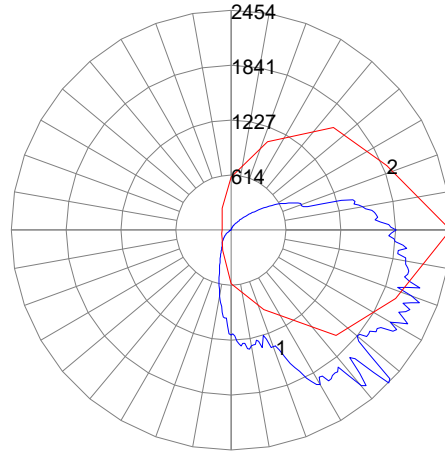

PERFORMANCE SUMMARY

Order Code	Item #	Watts	Lumens	CCT	CRI	Volts	Dimming	DLC
11246	WPS-420-30W-840-UD-BZ	30W	4,200	4000K	>80	120-277V	0-10V	✓
11247	WPS-426-30W-850-UD-BZ	30W	4,260	5000K	>80	120-277V	0-10V	✓
11248	WPS-700-50W-840-UD-BZ	50W	7,000	4000K	>80	120-277V	0-10V	✓
11249	WPS-710-50W-850-UD-BZ	50W	7,100	5000K	>80	120-277V	0-10V	✓
11250	WPS-840-60W-840-UD-BZ	60W	8,400	4000K	>80	120-277V	0-10V	✓
11251	WPS-852-60W-850-UD-BZ	60W	8,520	5000K	>80	120-277V	0-10V	✓
11252	WPS-1120-80W-840-UD-BZ	80W	11,200	4000K	>80	120-277V	0-10V	✓
11253	WPS-1136-80W-850-UD-BZ	80W	11,360	5000K	>80	120-277V	0-10V	✓
11254	WPS-1680-120W-840-UD-BZ	120W	16,800	4000K	>80	120-277V	0-10V	✓
11255	WPS-1704-120W-850-UD-BZ	120W	17,040	5000K	>80	120-277V	0-10V	✓
11260	WPS-1120-80W-840-VD-BZ	80W	11,200	4000K	>80	277-480V	0-10V	✓
11261	WPS-1136-80W-850-VD-BZ	80W	11,360	5000K	>80	277-480V	0-10V	✓

ACCESSORIES

Order Code	Item #	Description
09966	PC1-4036-U	Photocell, Flush Mount, 120-277V
09967	PC1-4136-U	Photocell, Stem Mount, Side Lens, 120-277V
09968	PC1-4236-U	Photocell, Stem Swivel Mount, Side Lens, 120-277V
09969	PC1-4736-U	Photocell, Stem Swivel Mount, Top Lens, 120-277V

DIMENSIONS

PHOTOMETRICS

WMG-1C

WMG-2C

WMG-3C

WMG-4C

WMG-5C