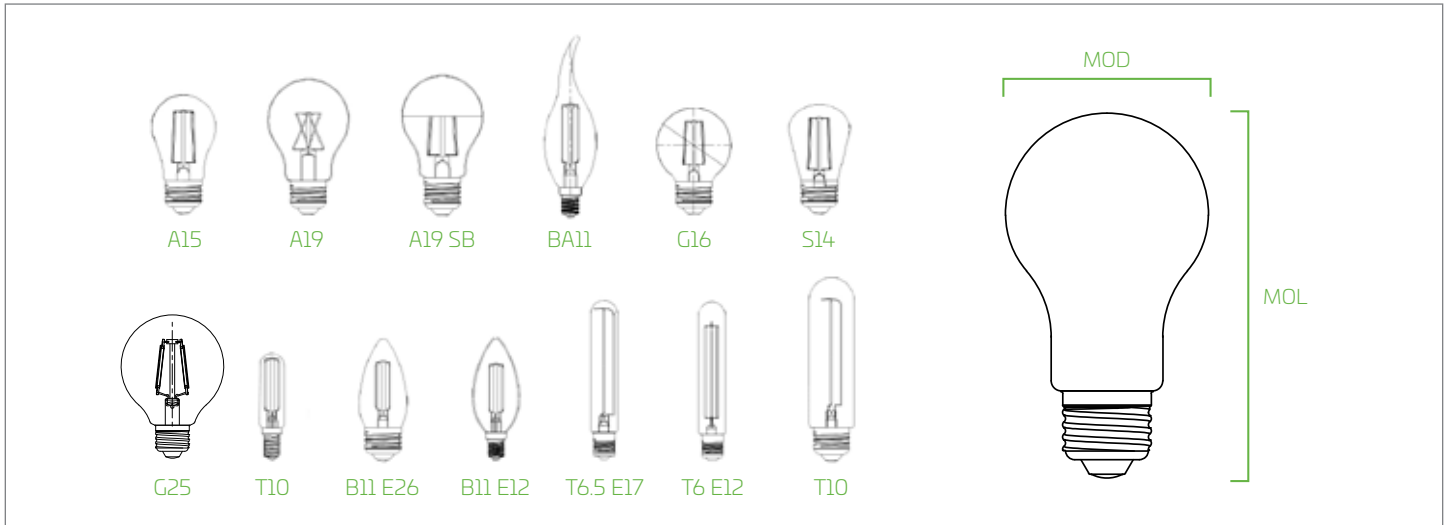

### Performance

- 120VAC
- Available in warm 2200K and 2700K CCT
- 80+ CRI
- 15,000 hour life
- Dimmable down to 10% of full light output
- Not intended for use with emergency exits

## Dimensions