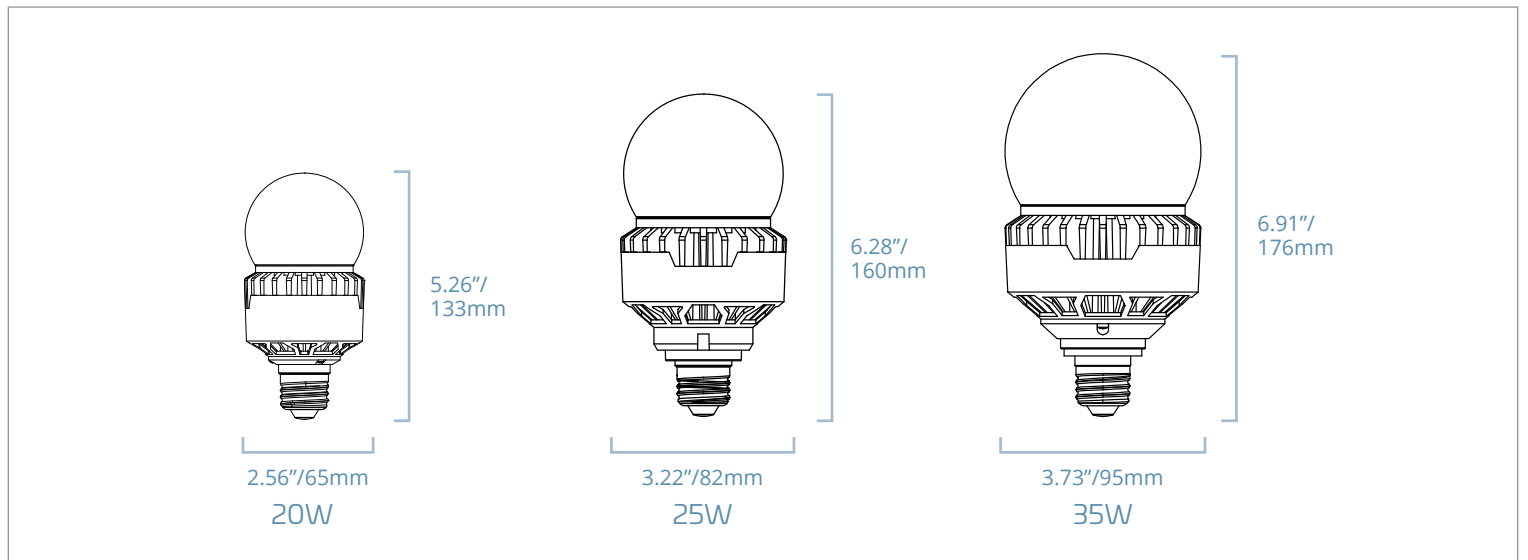

PS25 35W

PERFORMANCE	Power Consumption	20W	25W	35W
	Lumens	2,900	3,400	4,500
	Efficacy (LPW)	145	136	129
	CRI	80+		
	CCT	4000K, 5000K		
	Life (L70)	25,000 hours		
ELECTRICAL	Power Factor	>0.9		
	Input Voltage	120V; 120-277V		
CONSTRUCTION	Operating Temperature	-25°C (-13°F) to 40°C (104°F)		
	Base	E26		
LISTINGS	Certification(s)	ENERGY STAR® Rated; cULus Classified		
	Material Usage	RoHS Compliant; no mercury or lead		
	Environment	Open and enclosed fixture rated; UL Approved for damp locations		

NOTE: Use order code when ordering. ★ENERGY STAR® Rated

DIMENSIONS

PHOTOMETRICS

LED20WA21/8xx-U

ZONAL LUMEN SUMMARY		
Zone	Lumens	%Fixture
0-30	210.71	7.6%
0-40	377.22	13.7%
0-60	836.91	30.3%
0-80	1392.55	50.4%
0-90	1672.05	60.5%
60-80	555.64	20.1%
70-80	283.00	10.2%
80-90	279.50	18.1%
0-180	2762.92	100%