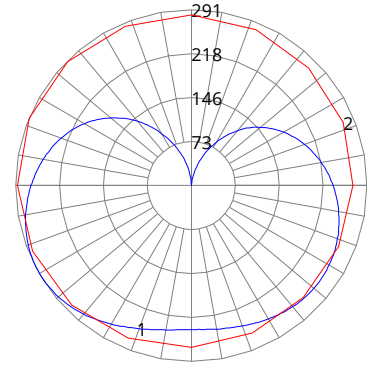

NOTE: Use order code when ordering. ★ENERGY STAR® Rated

DIMENSIONS

PHOTOMETRICS

LED20WA21/8xx-U

ZONAL LUMEN SUMMARY		
Zone	Lumens	%Fixture
0-30	210.71	7.6%
0-40	377.22	13.7%
0-60	836.91	30.3%
0-80	1392.55	50.4%
0-90	1672.05	60.5%
60-80	555.64	20.1%
70-80	283.00	10.2%
80-90	279.50	18.1%
0-180	2762.92	100%

LED20WA21/8xx-U-DIM

ZONAL LUMEN SUMMARY		
Zone	Lumens	%Fixture
0-30	210.71	7.6%
0-40	377.22	13.7%
0-60	836.91	30.3%
0-80	1392.55	50.4%
0-90	1672.05	60.5%
60-80	555.64	20.1%
70-80	283.00	10.2%
80-90	279.50	18.1%
0-180	2762.92	100%