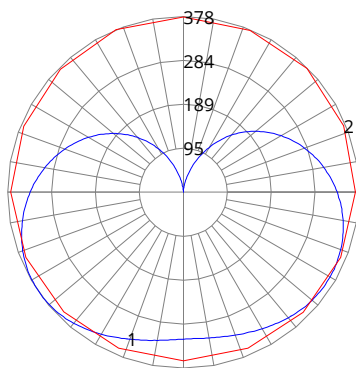

ZONAL LUMEN SUMMARY		
Zone	Lumens	%Fixture
0-30	279.98	7.7%
0-40	501.93	13.9%
0-60	1117.15	30.9%
0-80	1861.01	51.4%
0-90	2232.87	61.7%
60-80	743.85	20.6%
70-80	378.49	10.5%
80-90	371.86	10.3%
0-180	3617.71	100%

LED35WPS25/8xx-U