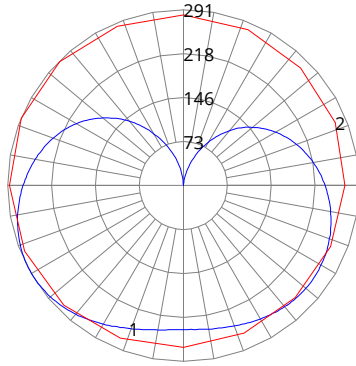

NOTE: Use order code when ordering. ★ENERGY STAR® Rated

DIMENSIONS

PHOTOMETRICS

LED20WA21/8xx-U

ZONAL LUMEN SUMMARY		
Zone	Lumens	%Fixture
0-30	210.71	7.6%
0-40	377.22	13.7%
0-60	836.91	30.3%
0-80	1392.55	50.4%
0-90	1672.05	60.5%
60-80	555.64	20.1%
70-80	283.00	10.2%
80-90	279.50	18.1%
0-180	2762.92	100%

LED20WA21/8xx-U-DIM

ZONAL LUMEN SUMMARY		
Zone	Lumens	%Fixture
0-30	210.71	7.6%
0-40	377.22	13.7%
0-60	836.91	30.3%
0-80	1392.55	50.4%
0-90	1672.05	60.5%
60-80	555.64	20.1%
70-80	283.00	10.2%
80-90	279.50	18.1%
0-180	2762.92	100%