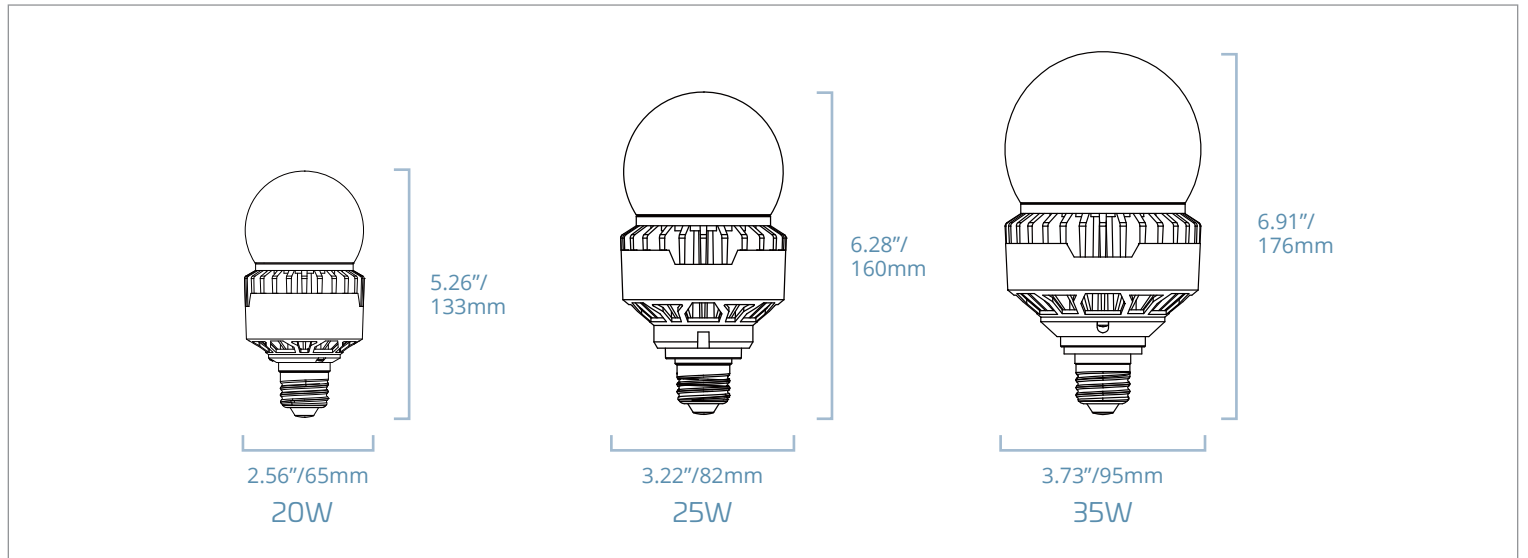

### APPLICATIONS

- Restaurants & Hospitality
- Retail
- Residential
- Accent/Display Lighting
- Healthcare
- Bollards
- Post-Tops

A21 20W

A23 25W

PS25 35W

<b>PERFORMANCE</b>	Power Consumption	20W	25W	35W
	Lumens	2,900	3,400	4,500
	Efficacy (LPW)	145	136	129
	CRI	80+		
	CCT	4000K, 5000K		
	Life (L70)	25,000 hours		
<b>ELECTRICAL</b>	Power Factor	>0.9		
	Input Voltage	120V; 120-277V		
<b>CONSTRUCTION</b>	Operating Temperature	-25°C (-13°F) to 45°C (113°F)		
	Base	E26		
<b>LISTINGS</b>	Certification(s)	ENERGY STAR® Rated; cULus Classified		
	Material Usage	RoHS Compliant; no mercury or lead		
	Environment	Open and enclosed fixture rated; UL Approved for damp locations		

## DIMENSIONS