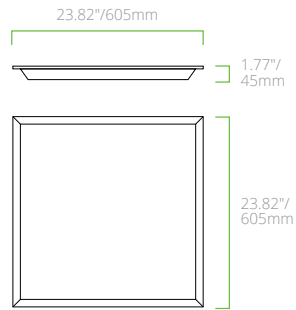

### POWERSET AND FIELD CCT

11487	BLP14/PS40/FCCT/UD	1'x4'	40/30/20W	4,400/3,300/2,200	110	35/40/5000K	0-10V	120-277V	✓	
11488	BLP22/PS40/FCCT/UD	2'x2'	40/30/20W	4,400/3,300/2,200	110	35/40/5000K	0-10V	120-277V	✓	
11489	BLP24/PS50/FCCT/UD	2'x4'	50/40/30W	5,500/4,400/3,300	110	35/40/5000K	0-10V	120-277V	✓	

## PRODUCT DIMENSIONS

**BLP14**

**BLP22**

**BLP24**

## ACCESSORY DIMENSIONS