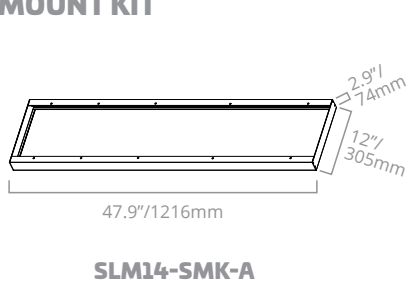

Order Code	Item #	Description
10368	SLM24-RMK-A	2x4 Recessed Mounting Kit
10365	SLM24-SMK-A	2x4 Surface Mounting Kit

DIMENSIONS

RECESSED MOUNT KIT

SURFACE MOUNT KIT

BLP14-42/40W

ZONAL LUMEN SUMMARY		
Zone	Lumens	%Fixture
0-20	537.69	13.3%
0-30	1137.57	28.0%
0-40	1855.19	45.7%
0-60	3231.02	79.6%
0-80	3974.07	97.9%
0-90	4057.93	100%
0-180	4057.93	100%