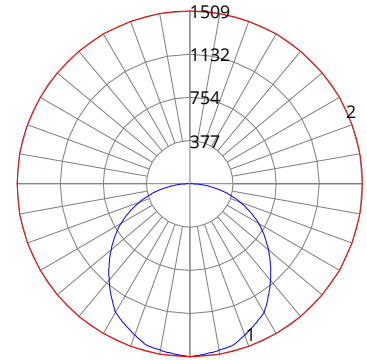

BLP22-42/40W

ZONAL LUMEN SUMMARY		
Zone	Lumens	%Fixture
0-20	550.47	12.5%
0-30	1172.05	26.7%
0-40	1924.49	43.8%
0-60	3407.77	77.5%
0-80	4290.2	97.6%
0-90	4397.28	100%
0-180	4397.28	100%