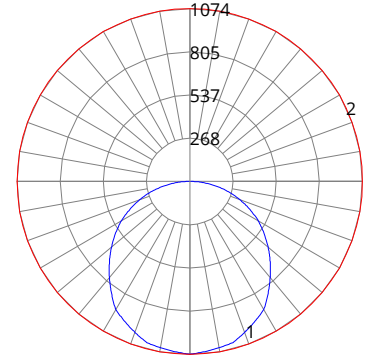

BLP22-32/30W

ZONAL LUMEN SUMMARY		
Zone	Lumens	%Fixture
0-20	391.35	12.5%
0-30	832.83	26.7%
0-40	1366.84	43.8%
0-60	2418.49	77.6%
0-80	3042.95	97.6%
0-90	3118.44	100%
0-180	3118.44	100%

BLP22-37/30W

ZONAL LUMEN SUMMARY		
Zone	Lumens	%Fixture
0-20	450.38	13.1%
0-30	953.06	27.6%
0-40	1555.12	45.1%
0-60	2714.77	78.7%
0-80	3372.94	97.8%
0-90	3450.09	100%
0-180	3450.09	100%