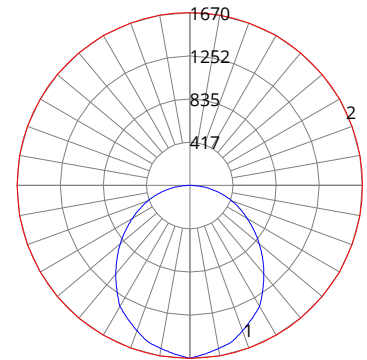

BLP24-50/40W

ZONAL LUMEN SUMMARY		
Zone	Lumens	%Fixture
0-20	599.63	13.4%
0-30	1266.42	28.3%
0-40	2061.73	46.0%
0-60	3574.4	79.8%
0-80	4387.65	97.9%
0-90	4481.9	100%
0-180	4481.9	100%