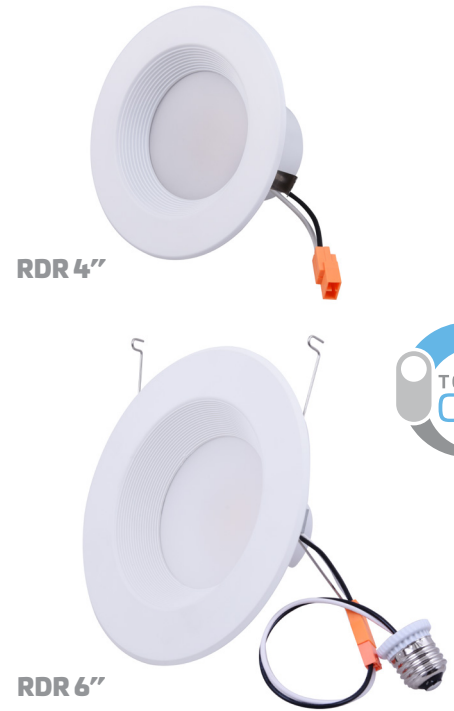

RDR : RESIDENTIAL DOWNLIGHT RETROFIT

DESCRIPTION

RDR Residential Downlights are LED retrofit options to replace legacy downlights in many existing housings. Available in 4" and 6" options, RDR Downlights are easy to install and last up to 4x longer than CFL. ToggleCCeT selectable CCT feature is available on select models, allowing end users to toggle color temperature at the light switch.

FEATURES

- Replaces legacy 4" or 6" CFL or incandescent downlights
- Provides comfortable diffused light with no dark spots
- Airtight rated
- ToggleCCeT selectable CCT feature available on select models

LISTINGS

- UL Listed for Wet/Damp Locations
- ENERGY STAR® Approved for superior energy efficiency
- Title 20 certified and supports compliance with Title 24 (JA8) (90CRI models only)

PERFORMANCE

- Rated lifetime L70: 35,000 hours
- 3000K CCT; ToggleCCeT: 3000K/4000K/5000K selectable
- CRI: >80; >90

ELECTRICAL

- Input voltage: 120V
- Triac dimming

THERMAL

- -4°F to 104°F (-20°C to 40°C) operating temperature

CONSTRUCTION

- White finish
- Frosted lens for diffuse lighting

WARRANTY

- 5 year limited warranty. Additional warranty options available. Contact EiKO for details

project name	type
catalog number	
comments	voltage
approved by	date

APPLICATIONS

- Hotel Lobby
- Shopping Center
- Supermarket
- Recreation Center
- Public Areas
- Corridors
- Offices
- Schools
- Hospitality
- Retail

(90CRI models only)

ORDERING INFORMATION

EXAMPLE: RDR4-65-10W-830-120DT-WH-B

Model	Size	Lumens	Watts	CRI/CCT	Volts	Dimming	Finish	Baffles
RDR : Residential Downlight Retrofit	4 - 4"	72 - 720 lm	8W - 8W	9CCT3 - 90 CRI; 30/40/5000K	120 - 120V	DT - Triac Dimming	WH - White	B - Baffles
		65 - 650 lm	10W - 10W	830 - 80 CRI; 3000K				
		85 - 850 lm	13W - 13W	830 - 80 CRI; 3000K				
	6 - 6"	72 - 900 lm	10W - 10W	9CCT3 - 90 CRI; 30/40/5000K				
		75 - 750 lm	11W - 11W	830 - 80 CRI; 3000K				
		120 - 1,200 lm	17W - 17W	830 - 80 CRI; 3000K