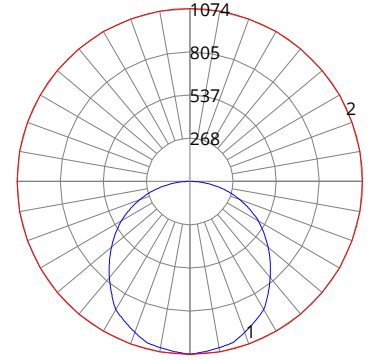

BLP22-32/30W

ZONAL LUMEN SUMMARY		
Zone	Lumens	%Fixture
0-20	391.35	12.5%
0-30	832.83	26.7%
0-40	1366.84	43.8%
0-60	2418.49	77.6%
0-80	3042.95	97.6%
0-90	3118.44	100%
0-180	3118.44	100%

BLP22-37/30W

ZONAL LUMEN SUMMARY		
Zone	Lumens	%Fixture
0-20	450.38	13.1%
0-30	953.06	27.6%
0-40	1555.12	45.1%
0-60	2714.77	78.7%
0-80	3372.94	97.8%
0-90	3450.09	100%
0-180	3450.09	100%