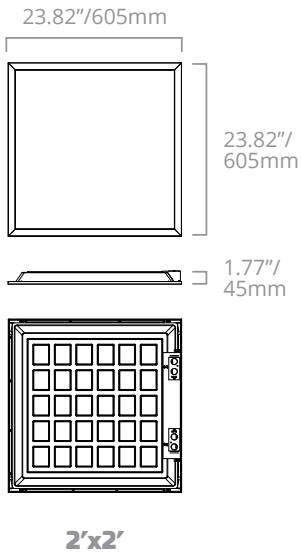

DIMENSIONS