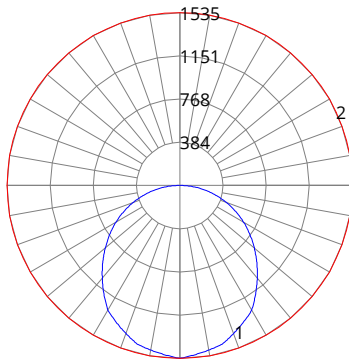

BLP24-42/40W

ZONAL LUMEN SUMMARY		
Zone	Lumens	%Fixture
0-20	555.03	12.9%
0-30	1176.8	27.4%
0-40	1924.31	44.8%
0-60	3376.03	78.6%
0-80	4197.03	97.7%
0-90	4293.64	100%
0-180	4293.64	100%