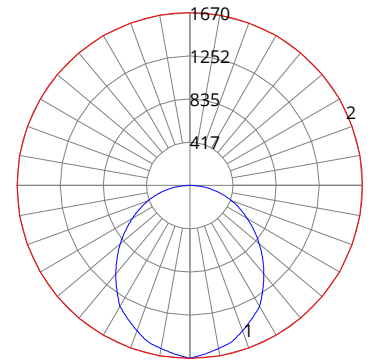

BLP24-50/40W

ZONAL LUMEN SUMMARY		
Zone	Lumens	%Fixture
0-20	599.63	13.4%
0-30	1266.42	28.3%
0-40	2061.73	46.0%
0-60	3574.4	79.8%
0-80	4387.65	97.9%
0-90	4481.9	100%
0-180	4481.9	100%