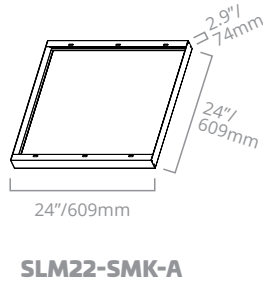

Order Code	Item #	Description
10368	SLM24-RMK-A	2x4 Recessed Mounting Kit
10365	SLM24-SMK-A	2x4 Surface Mounting Kit

DIMENSIONS

RECESSED MOUNT KIT

SURFACE MOUNT KIT

BLP14-42/40W

ZONAL LUMEN SUMMARY		
Zone	Lumens	%Fixture
0-20	537.69	13.3%
0-30	1137.57	28.0%
0-40	1855.19	45.7%
0-60	3231.02	79.6%
0-80	3974.07	97.9%
0-90	4057.93	100%
0-180	4057.93	100%