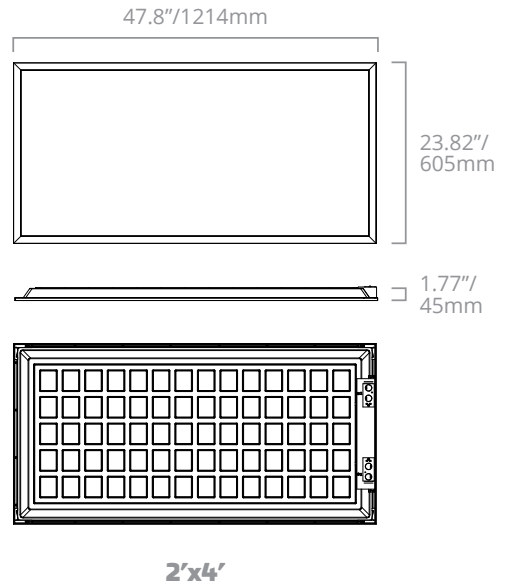

DIMENSIONS