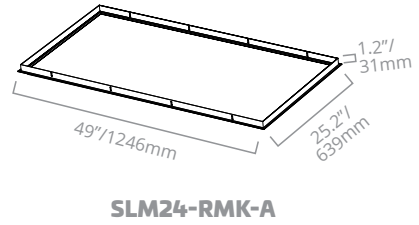

Order Code	Item #	Description
10368	SLM24-RMK-A	2x4 Recessed Mounting Kit
10365	SLM24-SMK-A	2x4 Surface Mounting Kit

DIMENSIONS

RECESSED MOUNT KIT

SURFACE MOUNT KIT

BLP14-42/40W

ZONAL LUMEN SUMMARY		
Zone	Lumens	%Fixture
0-20	537.69	13.3%
0-30	1137.57	28.0%
0-40	1855.19	45.7%
0-60	3231.02	79.6%
0-80	3974.07	97.9%
0-90	4057.93	100%
0-180	4057.93	100%