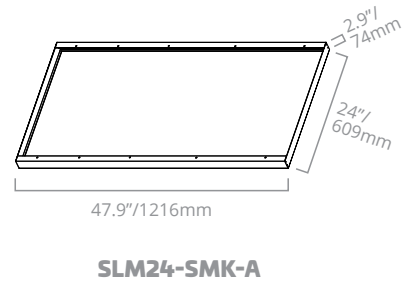

Order Code	Item #	Description
10368	SLM24-RMK-A	2x4 Recessed Mounting Kit
10365	SLM24-SMK-A	2x4 Surface Mounting Kit

DIMENSIONS

RECESSED MOUNT KIT

SURFACE MOUNT KIT

BLP14-42/40W

ZONAL LUMEN SUMMARY		
Zone	Lumens	%Fixture
0-20	537.69	13.3%
0-30	1137.57	28.0%
0-40	1855.19	45.7%
0-60	3231.02	79.6%
0-80	3974.07	97.9%
0-90	4057.93	100%
0-180	4057.93	100%