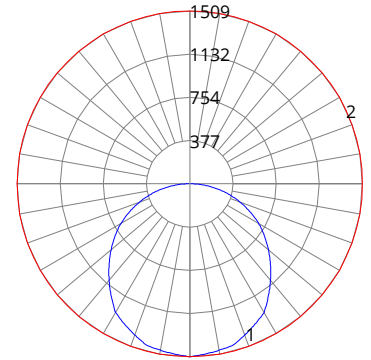

BLP22-42/40W

ZONAL LUMEN SUMMARY		
Zone	Lumens	%Fixture
0-20	550.47	12.5%
0-30	1172.05	26.7%
0-40	1924.49	43.8%
0-60	3407.77	77.5%
0-80	4290.2	97.6%
0-90	4397.28	100%
0-180	4397.28	100%