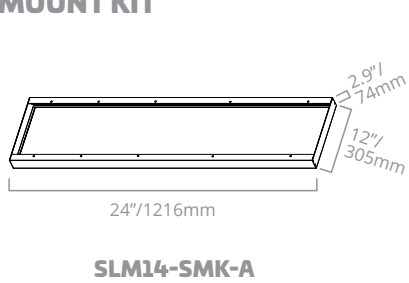

Order Code	Item #	Description
10368	SLM24-RMK-A	2x4 Recessed Mounting Kit
10365	SLM24-SMK-A	2x4 Surface Mounting Kit

DIMENSIONS

RECESSED MOUNT KIT

SURFACE MOUNT KIT

BLP14-42/40W

ZONAL LUMEN SUMMARY		
Zone	Lumens	%Fixture
0-20	537.69	13.3%
0-30	1137.57	28.0%
0-40	1855.19	45.7%
0-60	3231.02	79.6%
0-80	3974.07	97.9%
0-90	4057.93	100%
0-180	4057.93	100%