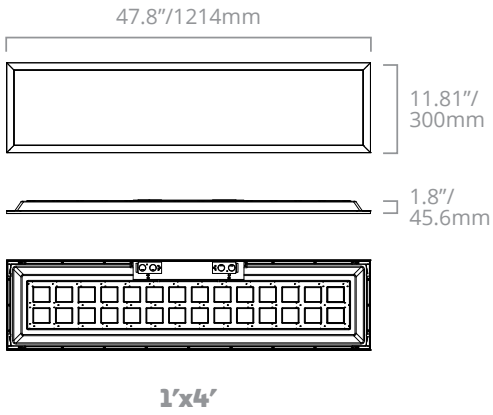

DIMENSIONS