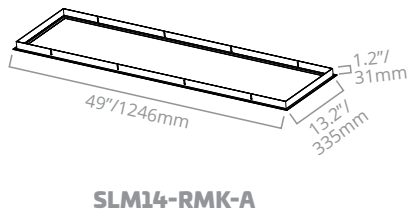

Order Code	Item #	Description
10368	SLM24-RMK-A	2x4 Recessed Mounting Kit
10365	SLM24-SMK-A	2x4 Surface Mounting Kit

DIMENSIONS

RECESSED MOUNT KIT

SURFACE MOUNT KIT

BLP14-42/40W

ZONAL LUMEN SUMMARY		
Zone	Lumens	%Fixture
0-20	537.69	13.3%
0-30	1137.57	28.0%
0-40	1855.19	45.7%
0-60	3231.02	79.6%
0-80	3974.07	97.9%
0-90	4057.93	100%
0-180	4057.93	100%