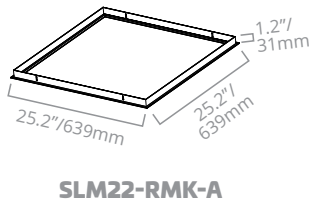

RECESSED MOUNT KIT