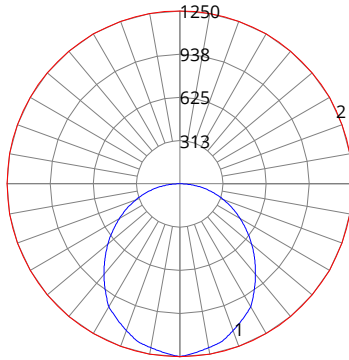

BLP22-32/30W

ZONAL LUMEN SUMMARY		
Zone	Lumens	%Fixture
0-20	391.35	12.5%
0-30	832.83	26.7%
0-40	1366.84	43.8%
0-60	2418.49	77.6%
0-80	3042.95	97.6%
0-90	3118.44	100%
0-180	3118.44	100%

BLP22-37/30W

ZONAL LUMEN SUMMARY		
Zone	Lumens	%Fixture
0-20	450.38	13.1%
0-30	953.06	27.6%
0-40	1555.12	45.1%
0-60	2714.77	78.7%
0-80	3372.94	97.8%
0-90	3450.09	100%
0-180	3450.09	100%