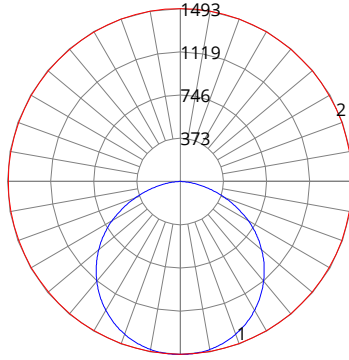

Order Code	Item #	Description
10368	SLM24-RMK-A	2x4 Recessed Mounting Kit
10365	SLM24-SMK-A	2x4 Surface Mounting Kit

DIMENSIONS

RECESSED MOUNT KIT

SURFACE MOUNT KIT

BLP14-42/40W

ZONAL LUMEN SUMMARY		
Zone	Lumens	%Fixture
0-20	537.69	13.3%
0-30	1137.57	28.0%
0-40	1855.19	45.7%
0-60	3231.02	79.6%
0-80	3974.07	97.9%
0-90	4057.93	100%
0-180	4057.93	100%

BLP22-32/30W

ZONAL LUMEN SUMMARY		
Zone	Lumens	%Fixture
0-20	391.35	12.5%
0-30	832.83	26.7%
0-40	1366.84	43.8%
0-60	2418.49	77.6%
0-80	3042.95	97.6%
0-90	3118.44	100%
0-180	3118.44	100%

BLP22-37/30W

ZONAL LUMEN SUMMARY		
Zone	Lumens	%Fixture
0-20	450.38	13.1%
0-30	953.06	27.6%
0-40	1555.12	45.1%
0-60	2714.77	78.7%
0-80	3372.94	97.8%
0-90	3450.09	100%
0-180	3450.09	100%