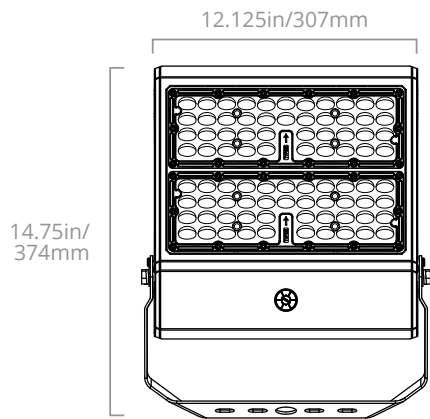

BOX-T/SF-BZ

(Comes with both square and round brackets)

DISTRIBUTION

BOX1-73/50W/7xx

BOX1-108/80W/7xx

BOX2-205/150W/7xx

BOX2-310/230W/7xx

■ 0.1 fc ■ 0.5 fc ■ 1.0 fc

Distances are in units of mounting height (25'). Luminaire tilted at 45°.

BOX1-73/50W/7xx

BOX1-108/80W/7xx

BOX2-205/150W/7xx

BOX2-310/230W/7xx

■ 0.1 fc ■ 0.5 fc ■ 1.0 fc

Distances are in units of mounting height (25'). Luminaire tilted at 0°.

DIMENSIONS

BOX1

BOX2