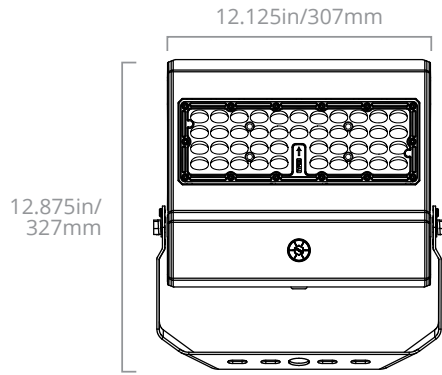

BOX-T/SF-BZ

(Comes with both square and round brackets)

DISTRIBUTION

BOX1-73/50W/7xx

BOX1-108/80W/7xx

BOX2-205/150W/7xx

BOX2-310/230W/7xx

■ 0.1 fc ■ 0.5 fc ■ 1.0 fc

Distances are in units of mounting height (25'). Luminaire tilted at 45°.

BOX1-73/50W/7xx

BOX1-108/80W/7xx

BOX2-205/150W/7xx

BOX2-310/230W/7xx

■ 0.1 fc ■ 0.5 fc ■ 1.0 fc

Distances are in units of mounting height (25'). Luminaire tilted at 0°.

DIMENSIONS

BOX1

BOX2