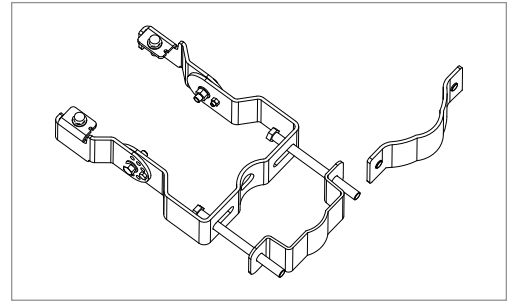

PERFORMANCE SUMMARY

Order Code	Item #	Watts	Nominal Lumens	CCT	CRI	Volts	Replaces HID	DLC
10820	BOX1-73/50W/750-U-D-Y-BZ	50W	7,300	5000K	70+	120-277V		✓
10822	BOX1-108/80W/750-U-D-Y-BZ	80W	10,800	5000K	70+	120-277V	up to 320W	✓
10824	BOX2-205/150W/750-U-D-Y-BZ	150W	20,500	5000K	70+	120-277V	up to 400W	✓
10826	BOX2-310/230W/750-U-D-Y-BZ	230W	31,000	5000K	70+	120-277V	up to 1000W	✓

✓ DesignLights Consortium® Premium Qualified

AVAILABLE ACCESSORIES

Order Code	Item #	Description
10827	BOX-T/SF-BZ	BOX1/2/3/4 Trunnion Mount/Slip-Fitter Bronze
10040	PC1-4500	Shorting Plug 120-480V 15A
10041	PC1-4536S-U	Photocell Twist-lock 120-277V 2A
10042	PC1-4536P-U	Premium Photocell Twist-lock 120-277V 6A
09966	PC1-4036-U	Photocell, Flush Mount, 120-277V
09967	PC1-4136-U	Photocell, Stem Mount, Side Lens, 120-277V
09969	PC1-4736-U	Photocell, Stem Swivel Mount, Top Lens, 120-277V

BOX-T/SF-BZ

(Comes with both square and round brackets)