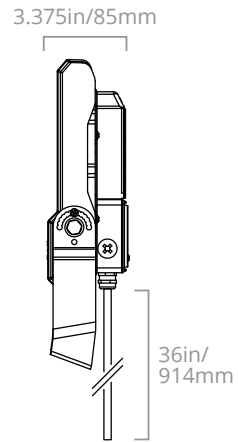

BOX-T/SF-BZ

(Comes with both square and round brackets)

DISTRIBUTION

BOX1-73/50W/7xx

BOX1-108/80W/7xx

BOX2-205/150W/7xx

BOX2-310/230W/7xx

■ 0.1 fc ■ 0.5 fc ■ 1.0 fc

Distances are in units of mounting height (25'). Luminaire tilted at 45°.

BOX1-73/50W/7xx

BOX1-108/80W/7xx

BOX2-205/150W/7xx

BOX2-310/230W/7xx

■ 0.1 fc ■ 0.5 fc ■ 1.0 fc

Distances are in units of mounting height (25'). Luminaire tilted at 0°.

DIMENSIONS

BOX1

BOX2