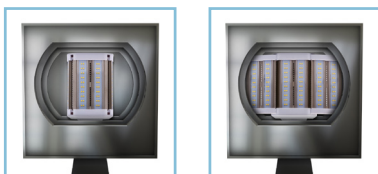

Expands to illuminate wide area