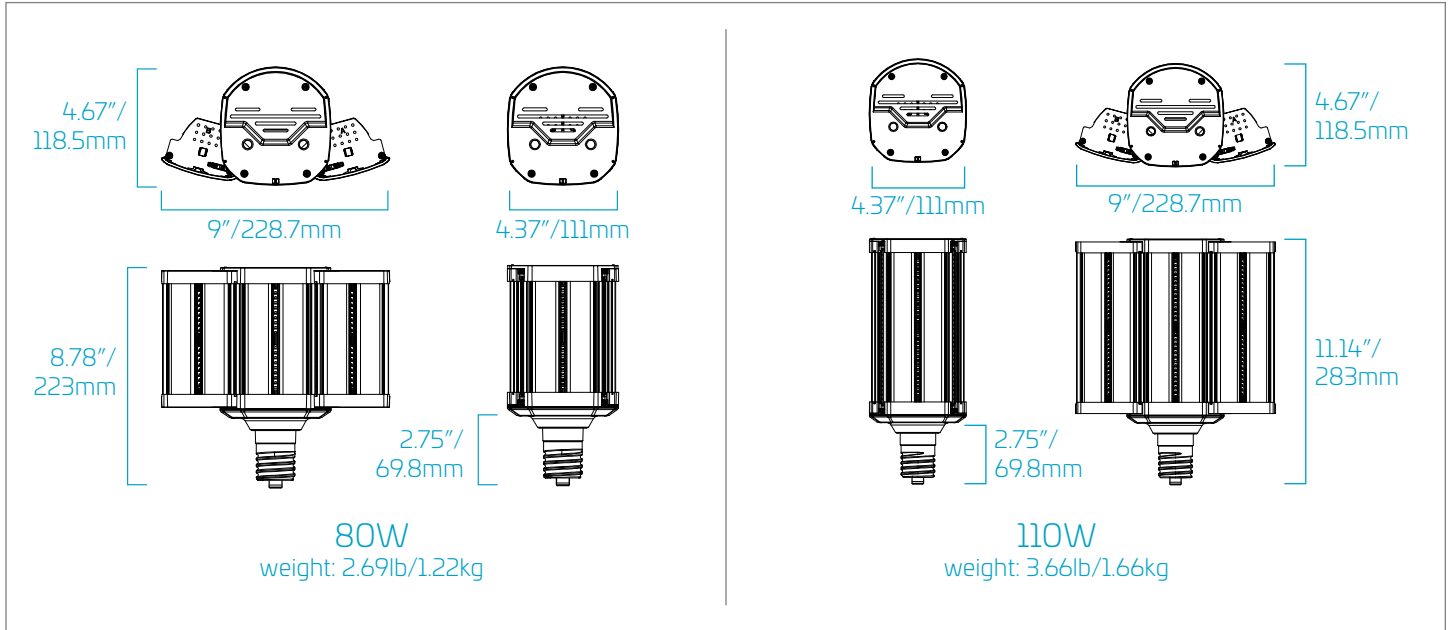

LED HID Replacement : Area Light

Dimensions

Ordering Information

Order Code	Item #	Lm	W	CCT	CRI	Life/Hrs	Base	V	Replaces HID	DLC
09643	LED80WAL30KMOG-G7	10,400	80	3000K	80+	50K	EX39	120-277V	400W	✓
09644	LED80WAL40KMOG-G7	10,400	80	4000K	80+	50K	EX39	120-277V	400W	✓
09645	LED80WAL50KMOG-G7	10,800	80	5000K	80+	50K	EX39	120-277V	400W	✓
09646	LED110WAL30KMOG-G7	14,300	110	3000K	80+	50K	EX39	120-277V	600W	✓
09647	LED110WAL40KMOG-G7	14,300	110	4000K	80+	50K	EX39	120-277V	600W	✓
09648	LED110WAL50KMOG-G7	14,850	110	5000K	80+	50K	EX39	120-277V	600W	✓

✓DesignLights Consortium® Qualified

watch > like > follow

23220 W. 84th St, Shawnee, KS 66227 · (P) 1.800.852.2217 · (F) 1.800.492.8975
Canada: 81 King St, Barrie, ON L4N 6B5 · (P) 1.888.410.8151 · (F) 1.888.705.1335