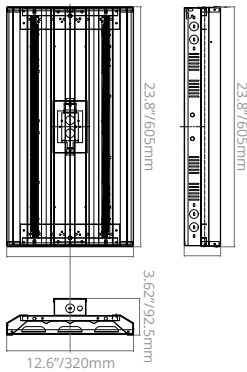

✓DesignLights Consortium® Premium Qualified

†Occupancy sensor factory installed

DIMENSIONS

LLH-1C