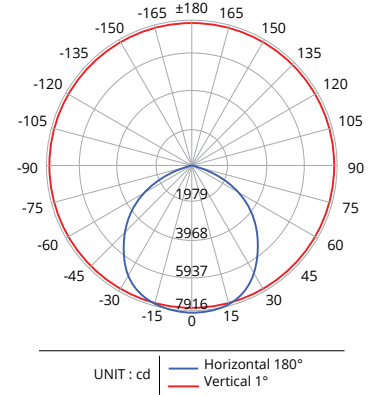

For sensor options, see Eiko Sensor Overview at eiko.com

LLH-1C

ZONAL LUMEN SUMMARY		
Zone	Lumens	%Fixture
0-30	2065.6	15.1%
30-60	3614.9	26.4%
60-80	1057.8	7.7%
80-90	83.1	0.6%
0-30	2067.0	15.1%
30-60	3621.9	26.5%
60-80	1055.9	7.7%
80-90	81.1	0.6%
90-100	5.2	0.0%
100-180	36.6	0.3%

LLH-2C

ZONAL LUMEN SUMMARY		
Zone	Lumens	%Fixture
0-30	3067.4	14.9%
30-60	5421.7	26.3%
60-80	1600.8	7.8%
80-90	123.7	0.6%
0-30	3074.0	14.9%
30-60	5475.0	26.6%
60-80	1641.1	8.0%
80-90	135.2	0.7%
90-100	6.8	0.0%
100-180	44.7	0.2%