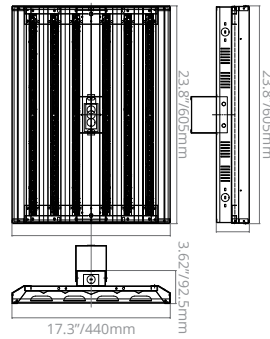

PERFORMANCE SUMMARY

Order Code	Item #	Length	Watts	Lumens	LPW	CCT	Lens	Driver	Volts	Replaces Fluor	DLC Premium
09703	LLH-1C-40K-U	2'	110W	14,410	131	4000K	Frosted	0-10V	120-277	HBF 6x T8/4x T5	✓
09793	LLH-1C-40K-V	2'	110W	14,300	130	4000K	Frosted	0-10V	347-480	HBF 6x T8/4x T5	✓
09538	LLH-1C-50K-U	2'	110W	14,410	131	5000K	Frosted	0-10V	120-277	HBF 6x T8/4x T5	✓
09741	LLH-1C-50K-V	2'	110W	14,410	131	5000K	Frosted	0-10V	347-480	HBF 6x T8/4x T5	✓
09571	LLH-1C-50K-U-1S †	2'	110W	14,410	131	5000K	Frosted	1-10V	120-277	HBF 6x T8/4x T5	
09771	LLH-2C-40K-U	2'	162W	21,222	131	4000K	Frosted	0-10V	120-277	HBF 8x T8/6x T5 HO	✓
09794	LLH-2C-40K-V	2'	162W	21,060	130	4000K	Frosted	0-10V	347-480	HBF 8x T8/6x T5 HO	✓
09539	LLH-2C-50K-U	2'	162W	21,222	131	5000K	Frosted	0-10V	120-277	HBF 8x T8/6x T5 HO	✓
09742	LLH-2C-50K-V	2'	162W	21,222	131	5000K	Frosted	0-10V	347-480	HBF 8x T8/6x T5 HO	✓
09572	LLH-2C-50K-U-1S †	2'	162W	21,222	131	5000K	Frosted	1-10V	120-277	HBF 8x T8/6x T5 HO	
09772	LLH-3C-40K-U	4'	223W	29,213	131	4000K	Frosted	0-10V	120-277	8x T5 HO	✓
09795	LLH-3C-40K-V	4'	223W	28,990	130	4000K	Frosted	0-10V	347-480	8x T5 HO	✓
09540	LLH-3C-50K-U	4'	223W	29,213	131	5000K	Frosted	0-10V	120-277	8x T5 HO	✓
09573	LLH-3C-50K-U-1S †	4'	223W	29,213	131	5000K	Frosted	1-10V	120-277	8x T5 HO	
09591	LLH-3C-50K-V	4'	223W	29,213	131	5000K	Frosted	0-10V	347-480	8x T5 HO	✓
09773	LLH-4C-40K-U	4'	265W	34,715	131	4000K	Frosted	0-10V	120-277	8x T5 HO	✓
09541	LLH-4C-50K-U	4'	265W	34,715	131	5000K	Frosted	0-10V	120-277	8x T5 HO	✓
10265	LLH-5C-40K-V	4'	321W	41,920	130	4000K	Frosted	0-10V	347-480	8x T5 HO	✓
09774	LLH-5C-40K-U	4'	321W	41,920	130	4000K	Frosted	0-10V	120-277	8x T5 HO	✓
09542	LLH-5C-50K-U	4'	321W	41,920	130	5000K	Frosted	0-10V	120-277	8x T5 HO	✓
09592	LLH-5C-50K-V	4'	321W	41,920	130	5000K	Frosted	0-10V	347-480	8x T5 HO	✓