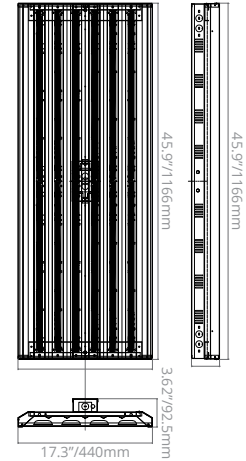

✓DesignLights Consortium® Premium Qualified

†Occupancy sensor factory installed

DIMENSIONS

LLH-1C

LLH-2C

LLH-3C

LLH-4C / LLH-5C

AVAILABLE ACCESSORIES