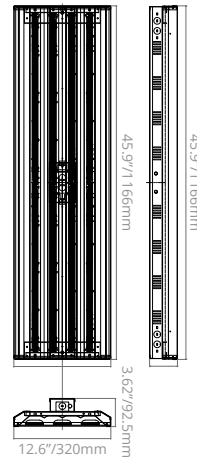

✓DesignLights Consortium® Premium Qualified

†Occupancy sensor factory installed

DIMENSIONS

LLH-1C

LLH-2C

LLH-3C

LLH-4C / LLH-5C

AVAILABLE ACCESSORIES