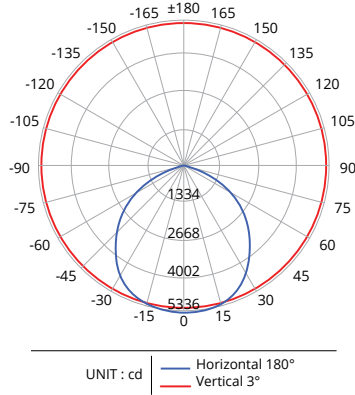

LLH-1C

ZONAL LUMEN SUMMARY		
Zone	Lumens	%Fixture
0-30	2065.6	15.1%
30-60	3614.9	26.4%
60-80	1057.8	7.7%
80-90	83.1	0.6%
0-30	2067.0	15.1%
30-60	3621.9	26.5%
60-80	1055.9	7.7%
80-90	81.1	0.6%
90-100	5.2	0.0%
100-180	36.6	0.3%