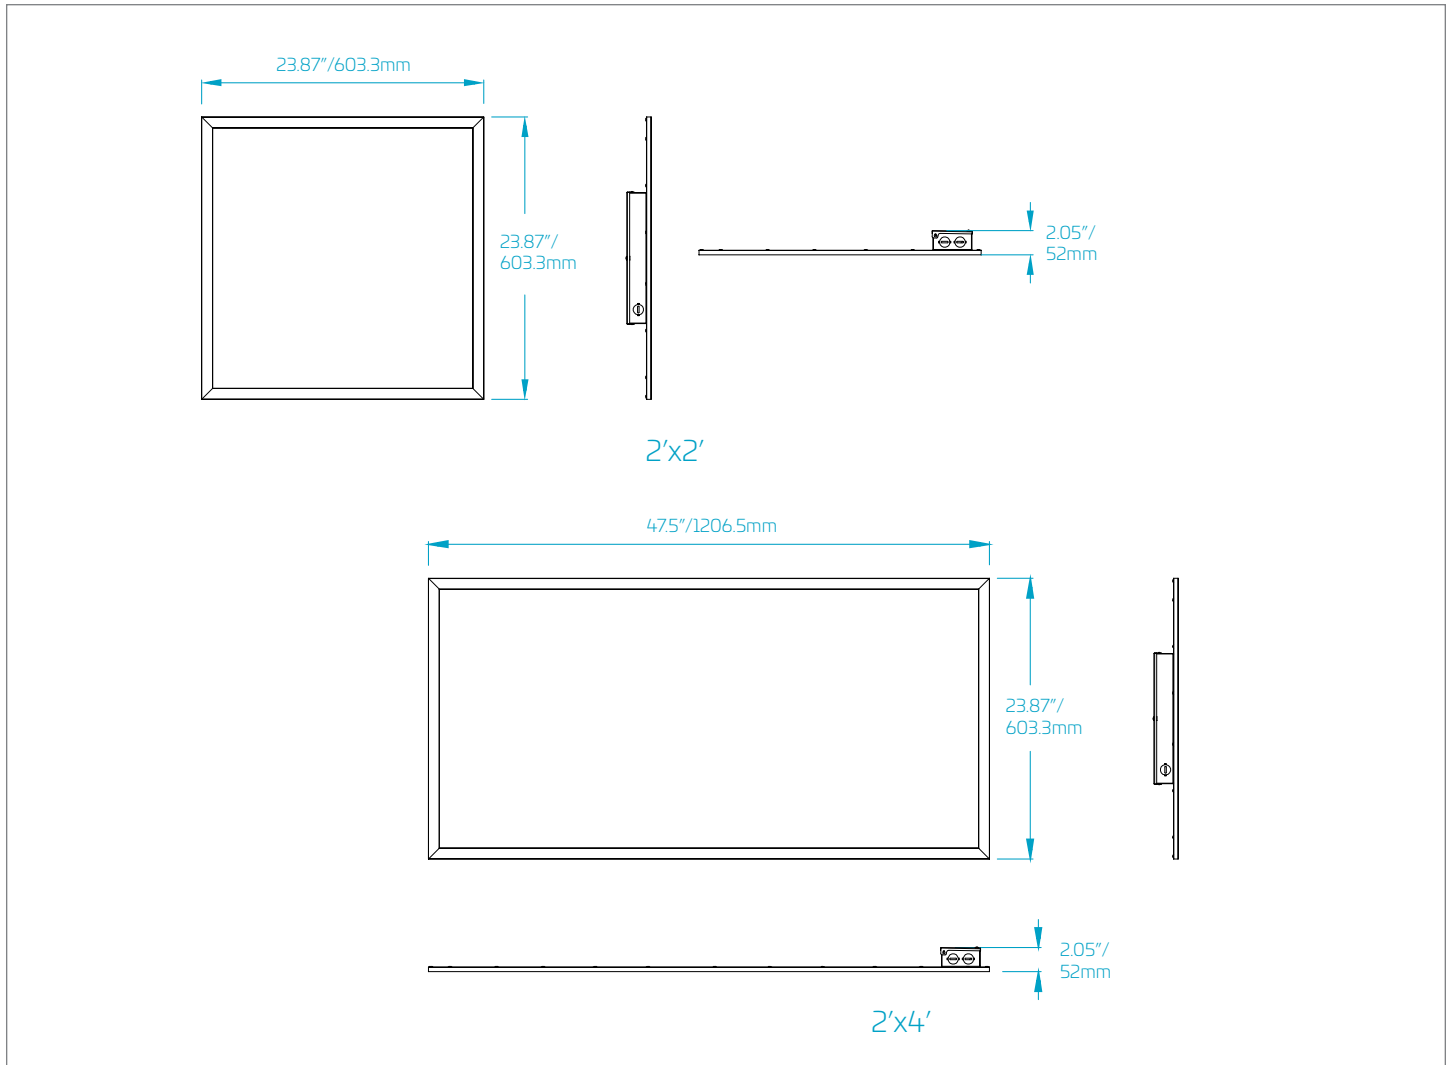

SLM : LED Slim Panel

project name	type
catalog number	
comments	voltage
approved by	date

30/40
watts

**3000/
4000**
lumens

80+
CRI

**3500K-
5000K**
CCT

Features

- Ultra slim modern design with smooth uniform light guide lens
- Edge-lit waveguide lens provides impressive visual comfort
- One for one alternative LED solution to fluorescent troffers
- High efficiency LEDs light the panel evenly
- Extremely shallow depth is ideal for shallow plenum spaces
- Up to 47% energy savings compared to traditional fluorescent troffers and 2½ times longer life
- Universal input voltage (100-277V) dimmable power supply (0-10V)
- Available in 2'x2' and 2'x4'
- Fits standard T-bar and narrow grid drop ceilings
- 5 year limited warranty

Applications

- Conference rooms
- Retail
- Offices
- Hospitality
- Healthcare
- Schools
- Reception areas
- Corridors
- Foyer

Ordering Information

Order Code	Item #	Size	Lm	W	CCT	CRI	Life/Hrs	V	Dimming	Fluor Equivalent	DLC
09485	SLM22-3C-35K-U	2'x2'	3,000	30W	3500K	80+	50K	120-277V	0-10V Dimming	3x 17WT8, 2U31T8	✓
09486	SLM22-3C-40K-U	2'x2'	3,000	30W	4000K	80+	50K	120-277V	0-10V Dimming	3x 17WT8, 2U31T8	✓
09487	SLM22-3C-50K-U	2'x2'	3,000	30W	5000K	80+	50K	120-277V	0-10V Dimming	3x 17WT8, 2U31T8	✓
09488	SLM24-5C-35K-U	2'x4'	4,000	40W	3500K	80+	50K	120-277V	0-10V Dimming	2x 32T8, 3x 32T8	✓
09489	SLM24-5C-40K-U	2'x4'	4,000	40W	4000K	80+	50K	120-277V	0-10V Dimming	2x 32T8, 3x 32T8	✓
09490	SLM24-5C-50K-U	2'x4'	4,000	40W	5000K	80+	50K	120-277V	0-10V Dimming	2x 32T8, 3x 32T8	✓

✓DesignLights Consortium® Qualified

SLM : LED Slim Panel

Dimensions

Accessories (Sold Separately)

Order Code	Litespan Part #	Description
	SLM22-CABLE	2*2 Cable Set, 4 Cables per Set
	SLM24-CABLE	2*4 Cable Set, 6 Cables per Set
	SLM22-SM	2*2 Surface Mount Kit White
	SLM24-SM	2*4 Surface Mount Kit White