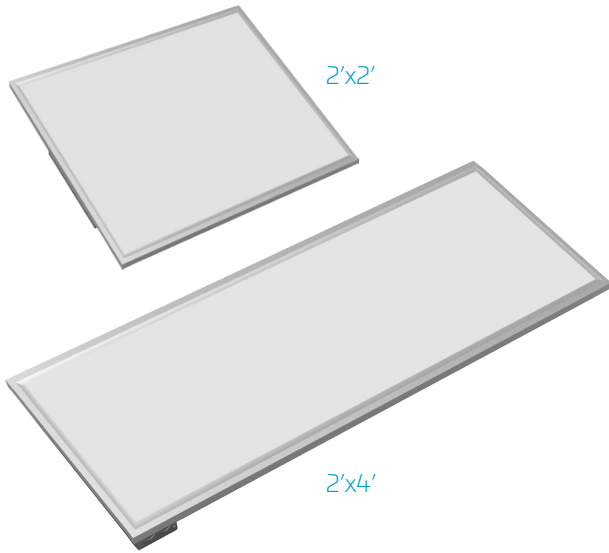

SLM : LED Slim Panel