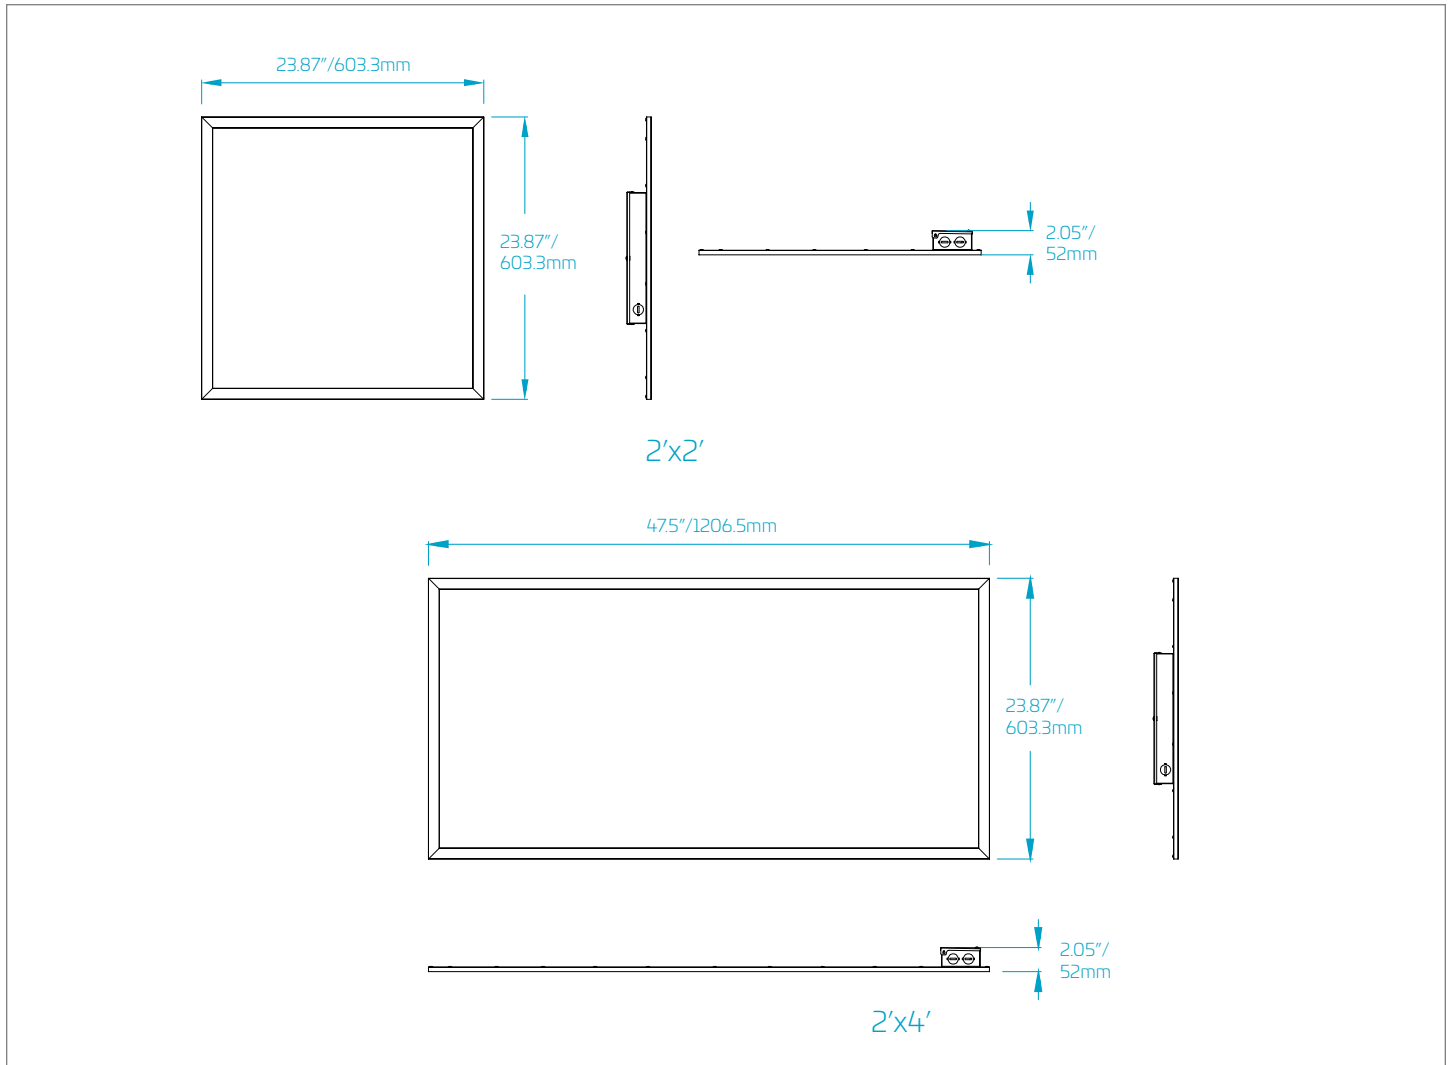

SLM : LED Slim Panel

Dimensions

Accessories (Sold Separately)

Order Code	Litespan Part #	Description
	SLM22-CABLE	2*2 Cable Set, 4 Cables per Set
	SLM24-CABLE	2*4 Cable Set, 6 Cables per Set
	SLM22-SM	2*2 Surface Mount Kit White
	SLM24-SM	2*4 Surface Mount Kit White

watch > like > follow