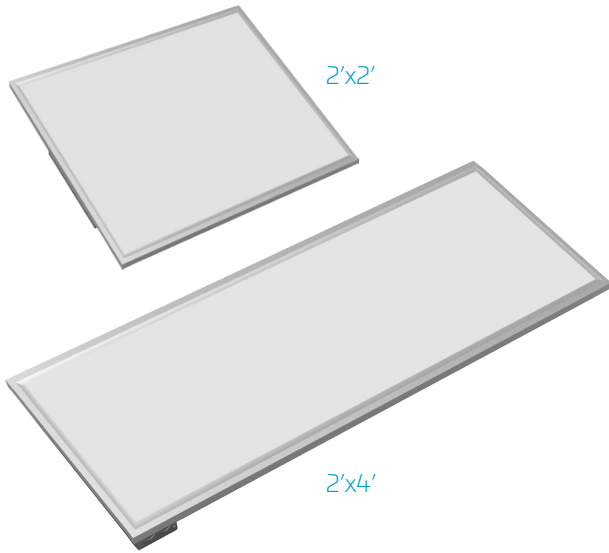

SLM : LED Slim Panel

project name	type
catalog number	
comments	voltage
approved by	date

Features

- Ultra slim modern design with smooth uniform light guide lens
- Edge-lit waveguide lens provides impressive visual comfort
- One for one alternative LED solution to fluorescent troffers
- High efficiency LEDs light the panel evenly
- Extremely shallow depth is ideal for shallow plenum spaces
- Up to 47% energy savings compared to traditional fluorescent troffers and 2½ times longer life
- Features pre-installed integral earthquake clips
- Universal input voltage (100-277V) dimmable power supply (0-10V)
- Available in 2'x2' and 2'x4'
- Fits standard T-bar and narrow grid drop ceilings
- 5 year limited warranty

Performance

- 2'x2': 3000lm @ 30W
- 2'x4': 4000lm @ 40W
- 50,000 hours (L70) life
- -4°F to 104°F (-20°C to +40°C) operating temperature
- UL listed for dry/damp locations
- 3500K, 4000K, 5000K CCT
- CRI: > 80
- Input voltage: 120-277V
- Power Factor: > 90
- THD < 15%