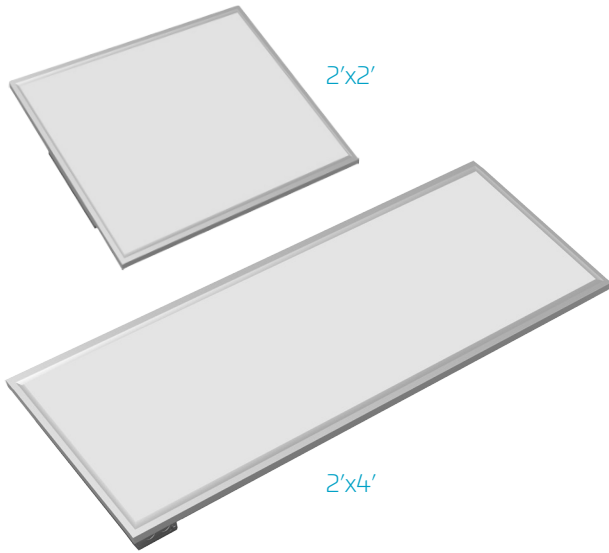

SLM : LED Slim Panel

project name	type
catalog number	
comments	voltage
approved by	date

30/40
watts

**3000/
4000**
lumens

80+
CRI

**3500K-
5000K**
CCT

Features

- Ultra slim modern design with smooth uniform light guide lens
- Edge-lit waveguide lens provides impressive visual comfort
- One for one alternative LED solution to fluorescent troffers
- High efficiency LEDs light the panel evenly
- Extremely shallow depth is ideal for shallow plenum spaces
- Up to 47% energy savings compared to traditional fluorescent troffers and 2½ times longer life
- Universal input voltage (100-277V) dimmable power supply (0-10V)
- Available in 2'x2' and 2'x4'
- Fits standard T-bar and narrow grid drop ceilings
- 5 year limited warranty

Performance

- 2'x2': 3000lm @ 30W
- 2'x4': 4000lm @ 40W
- 50,000 hours (L70) life
- -4°F to 104°F (-20°C to +40°C) operating temperature
- UL listed for dry/damp locations
- 3500K, 4000K, 5000K CCT
- CRI: > 80
- Input voltage: 120-277V
- Power Factor: > 90
- THD < 15%