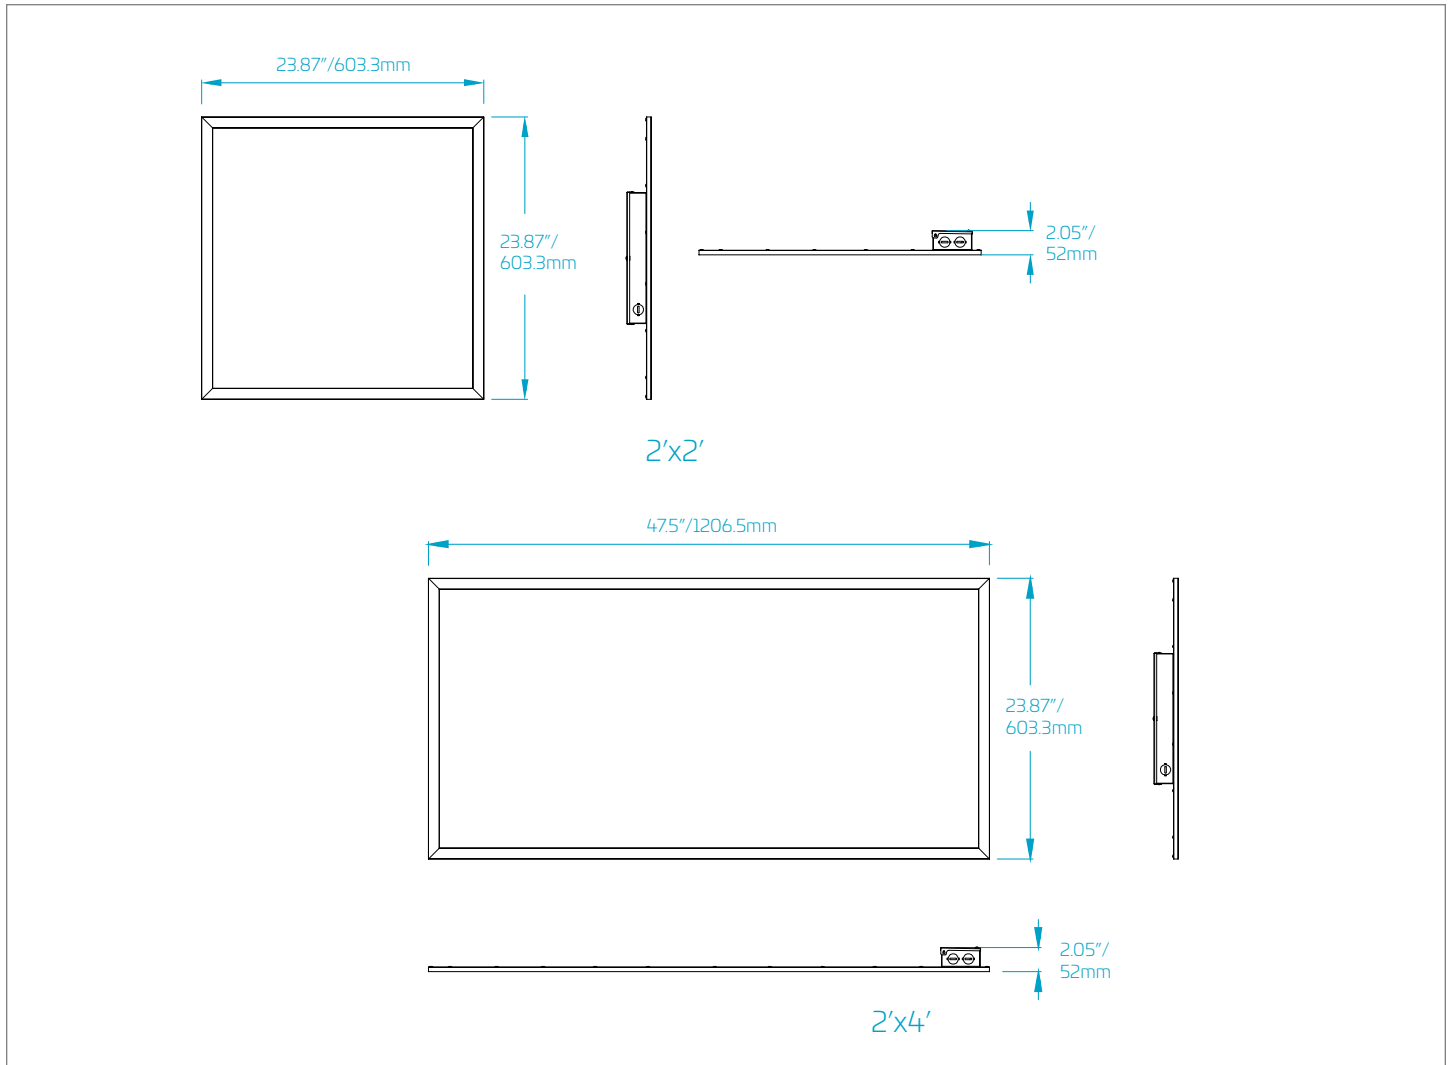

SLM : LED Slim Panel

project name	type
catalog number	
comments	voltage
approved by	date

Features

- Ultra slim modern design with smooth uniform light guide lens
- Edge-lit waveguide lens provides impressive visual comfort
- One for one alternative LED solution to fluorescent troffers
- High efficiency LEDs light the panel evenly
- Extremely shallow depth is ideal for shallow plenum spaces
- Up to 47% energy savings compared to traditional fluorescent troffers and 2½ times longer life
- Features pre-installed integral earthquake clips
- Universal input voltage (100-277V) dimmable power supply (0-10V)
- Available in 2'x2' and 2'x4'
- Fits standard T-bar and narrow grid drop ceilings
- 5 year limited warranty

Applications

- Conference rooms
- Retail
- Offices
- Hospitality
- Healthcare
- Schools
- Reception areas
- Corridors
- Foyer

Ordering Information

Order Code	Item #	Size	Lm	W	CCT	CRI	Life/Hrs	V	Dimming	Fluor Equivalent	DLC
09485	SLM22-3C-35K-U	2'x2'	3,000	30W	3500K	80+	50K	120-277V	0-10V Dimming	3x 17WT8, 2U31T8	✓
09486	SLM22-3C-40K-U	2'x2'	3,000	30W	4000K	80+	50K	120-277V	0-10V Dimming	3x 17WT8, 2U31T8	✓
09487	SLM22-3C-50K-U	2'x2'	3,000	30W	5000K	80+	50K	120-277V	0-10V Dimming	3x 17WT8, 2U31T8	✓
09488	SLM24-5C-35K-U	2'x4'	4,000	40W	3500K	80+	50K	120-277V	0-10V Dimming	2x 32T8, 3x 32T8	✓
09489	SLM24-5C-40K-U	2'x4'	4,000	40W	4000K	80+	50K	120-277V	0-10V Dimming	2x 32T8, 3x 32T8	✓
09490	SLM24-5C-50K-U	2'x4'	4,000	40W	5000K	80+	50K	120-277V	0-10V Dimming	2x 32T8, 3x 32T8	✓

✓ DesignLights Consortium® Qualified

SLM : LED Slim Panel

Dimensions

Accessories (Sold Separately)

Order Code	Litespan Part #	Description
	SLM22-CABLE	2*2 Cable Set, 4 Cables per Set
	SLM24-CABLE	2*4 Cable Set, 6 Cables per Set
	SLM22-SM	2*2 Surface Mount Kit White
	SLM24-SM	2*4 Surface Mount Kit White