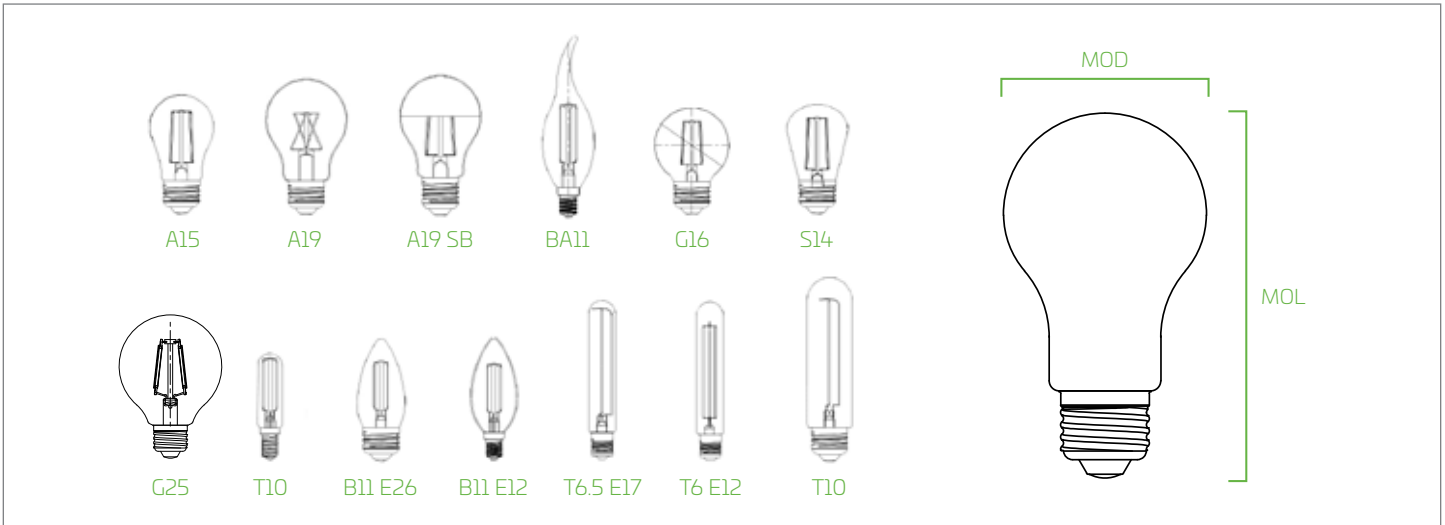

LED Filament Decorative Lamps

Dimensions

Ordering Information

Order Code	Item #	Lm	W	CCT	CRI	Volts	Shape	Base	MOL in/mm	MOD in/mm	Life/Hrs	ES
09855	LED4WA15/FIL/827-DIM-G7	300	4W	2700K	80+	120VAC	A15	E26	3.46/88	1.89/48	15,000	
09856	LED4.5WA15/FIL/827-DIM-G7	450	4.5W	2700K	80+	120VAC	A15	E26	3.46/88	1.89/48	15,000	
09871	LED4.5WA19/FIL/822-DIM-G7	350	4.5W	2200K	80+	120VAC	A19	E26	3.94/100	2.36/60	15,000	
09857	LED4.5WA19/FIL/SB/827-DIM-G7	400	4.5W	2700K	80+	120VAC	A19	E26	3.94/100	2.36/60	15,000	
09877	LED7WA19/FIL/827-DIM-G7	800	7W	2700K	80+	120VAC	A19	E26	4.13/105	2.36/60	15,000	★
09441	LED7WA19/FIL/SB/827K-DIM-G7	700	7W	2700K	80+	120VAC	A19	E26	3.94/100	2.36/60	15,000	
09858	LED2.5WB11E12/FIL/827-DIM-G7	200	2.5W	2700K	80+	120VAC	B11	E12	3.8/96.6	1.38/35	15,000	★
09892	LED4WB11E12/FIL/827-DIM-G7	300	4W	2700K	80+	120VAC	B11	E12	3.8/96.6	1.38/35	15,000	★
09859	LED4.5WB11E12/FIL/827-DIM-G7	500	4.5W	2700K	80+	120VAC	B11	E12	3.8/96.6	1.38/35	15,000	
09878	LED5WB11E26/FIL/827K-DIM-G7	500	5W	2700K	80+	120VAC	B11	E26	3.62/92	1.38/35	15,000	
09860	LED4WBA11E12/FIL/827-DIM-G7	400	4W	2700K	80+	120VAC	BA11	E12	4.84/123	1.38/35	15,000	
09861	LED4WG16/FIL/827-DIM-G7	350	4W	2700K	80+	120VAC	G16	E26	3.15/80	2.17/55	15,000	
09862	LED4.5WG16/FIL/827-DIM-G7	500	4.5W	2700K	80+	120VAC	G16	E26	3.15/80	2.17/55	15,000	
09875	LED4.5WG25/FIL/827-DIM-G7	470	4.5W	2700K	80+	120VAC	G25	E26			15,000	
09864	LED4WS14/FIL/827-DIM-G7	300	4W	2700K	80+	120VAC	S14	E26	3.19/81	1.77/45	15,000	
09863	LED4WS14/FIL/822-DIM-G7	250	4W	2200K	80+	120VAC	S14	E26	3.19/81	1.77/45	15,000	
09879	LED4WST19/FIL/822K-DIM-G7	400	4W	2200K	80+	120VAC	ST19	E26			15,000	
09869	LED2.5WT10/FIL/827-DIM-G7	250	2.5W	2700K	80+	120VAC	T10	E26	5.31/135	1.3/33	15,000	
09870	LED4WT10/FIL/827-DIM-G7	450	4W	2700K	80+	120VAC	T10	E26	5.31/135	1.3/33	15,000	
09865	LED2WT6E12/FIL/827-DIM-G7	120	2W	2700K	80+	120VAC	T6	E12	3.15/80	0.71/18	15,000	
09866	LED2.5WT6.5E17/FIL/827-DIM-G7	200	2.5W	2700K	80+	120VAC	T6.5	E17	4.65/118	0.79/20	15,000	
09867	LED4WT6.5E17/FIL/827-DIM-G7	300	4W	2700K	80+	120VAC	T6.5	E17	4.65/118	0.79/20	15,000	
09868	LED4.5WT6.5E17/FIL/827-DIM-G7	450	4.5W	2700K	80+	120VAC	T6.5	E17	4.65/118	0.79/20	15,000	

NOTE: Use order code when ordering.

★ ENERGY STAR® Approved

watch > like > follow

23220 W. 84th St, Shawnee, KS 66227 · (P) 1.800.852.2217 · (F) 1.800.492.8975
Canada: 81 King St, Barrie, ON L4N 6B5 · (P) 1.888.410.8151 · (F) 1.888.705.1335